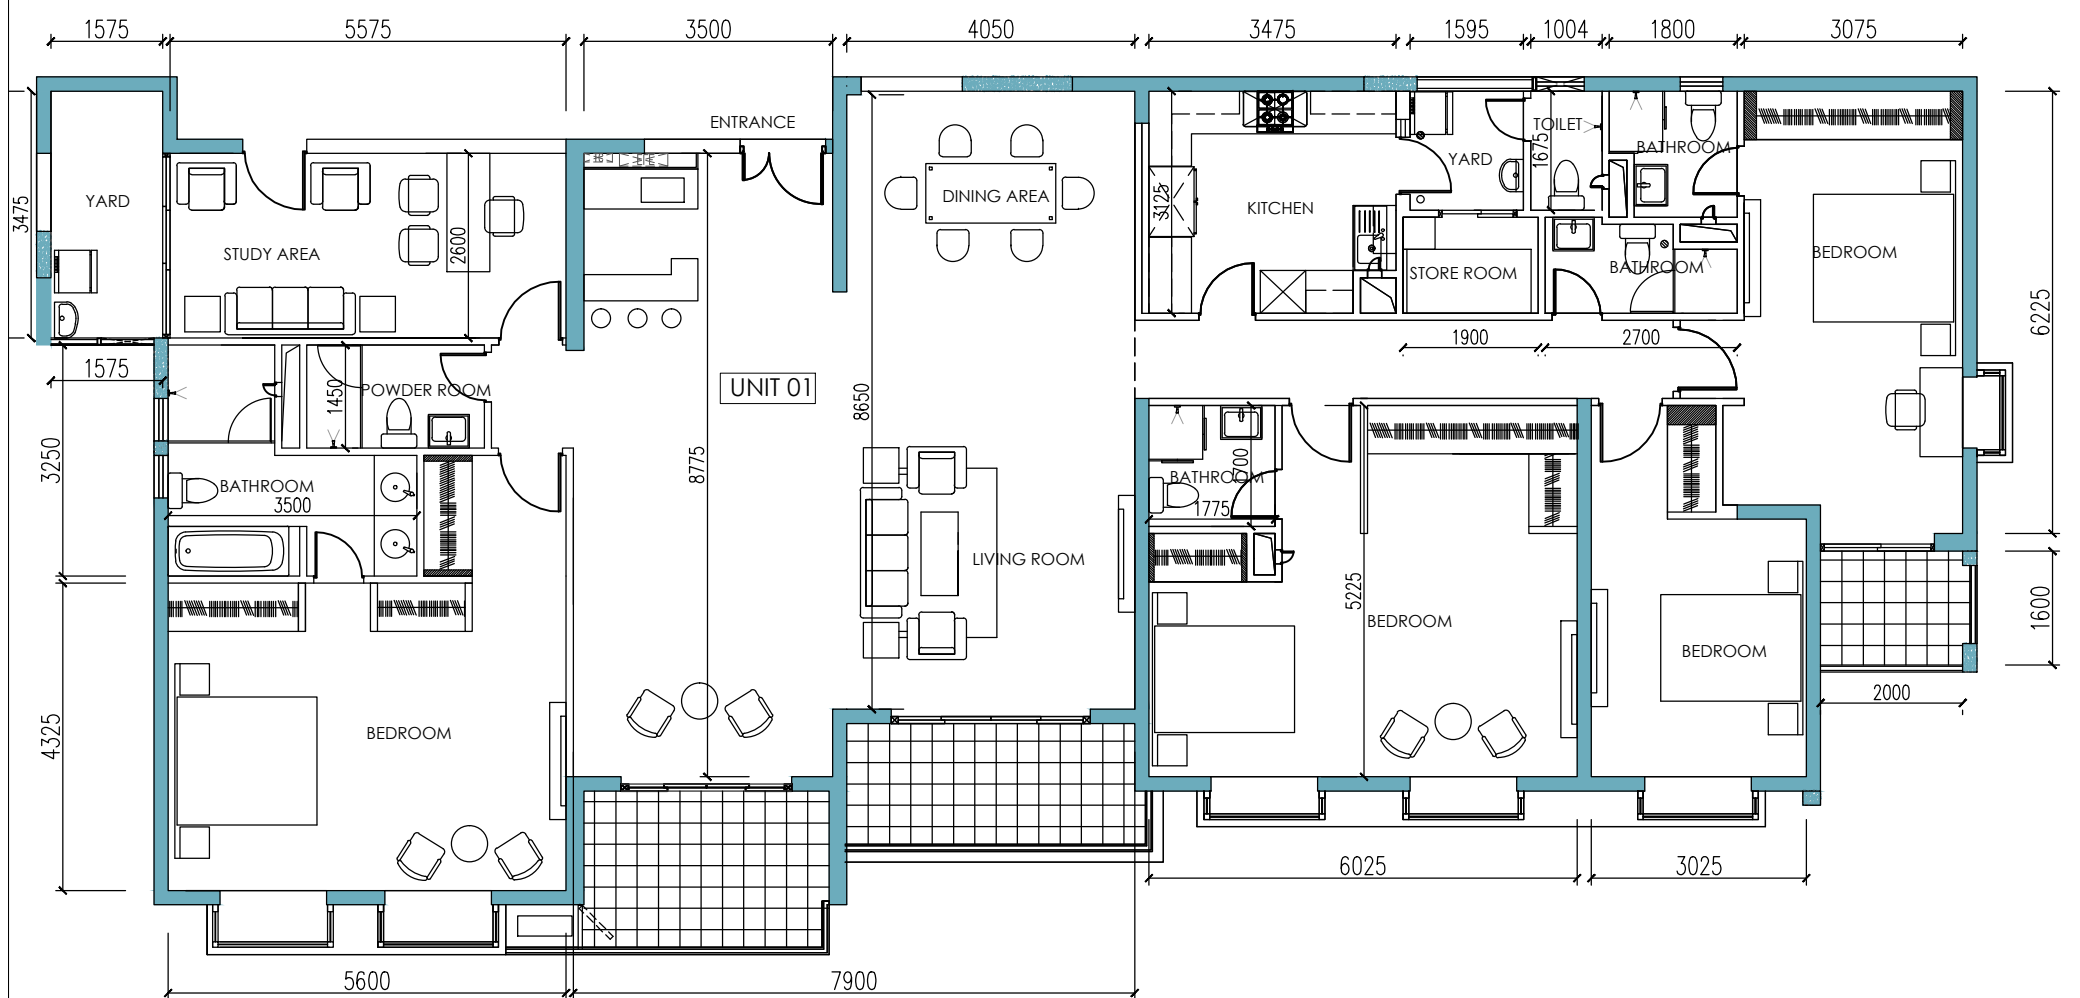

# BLOCK F - MELFORD TOWER

LEVEL 22 - 27 / UNIT 01

04 BEDROOM

AREA: 267 Sqm (2874 Sqft)

## NOTE:

ALL PLANS ARE SUBJECT TO AMENDMENTS AS APPROVED OR REQUIRED BY THE RELEVANT AUTHORITIES, AS WELL AS CHANGES NECESSITATED BY THE CONSULTANTS/ MEP ENGINEERS DEMANDS. STATED FLOOR AREAS ARE APPROXIMATE MEASUREMENTS ONLY, SUBJECT TO FINAL SURVEY AND DOES NOT DEMARCATTE THE LEGAL BOUNDARIES OF THE APARTMENT. DEPICTION OF FURNISHINGS ARE FOR REFERENCE ONLY.