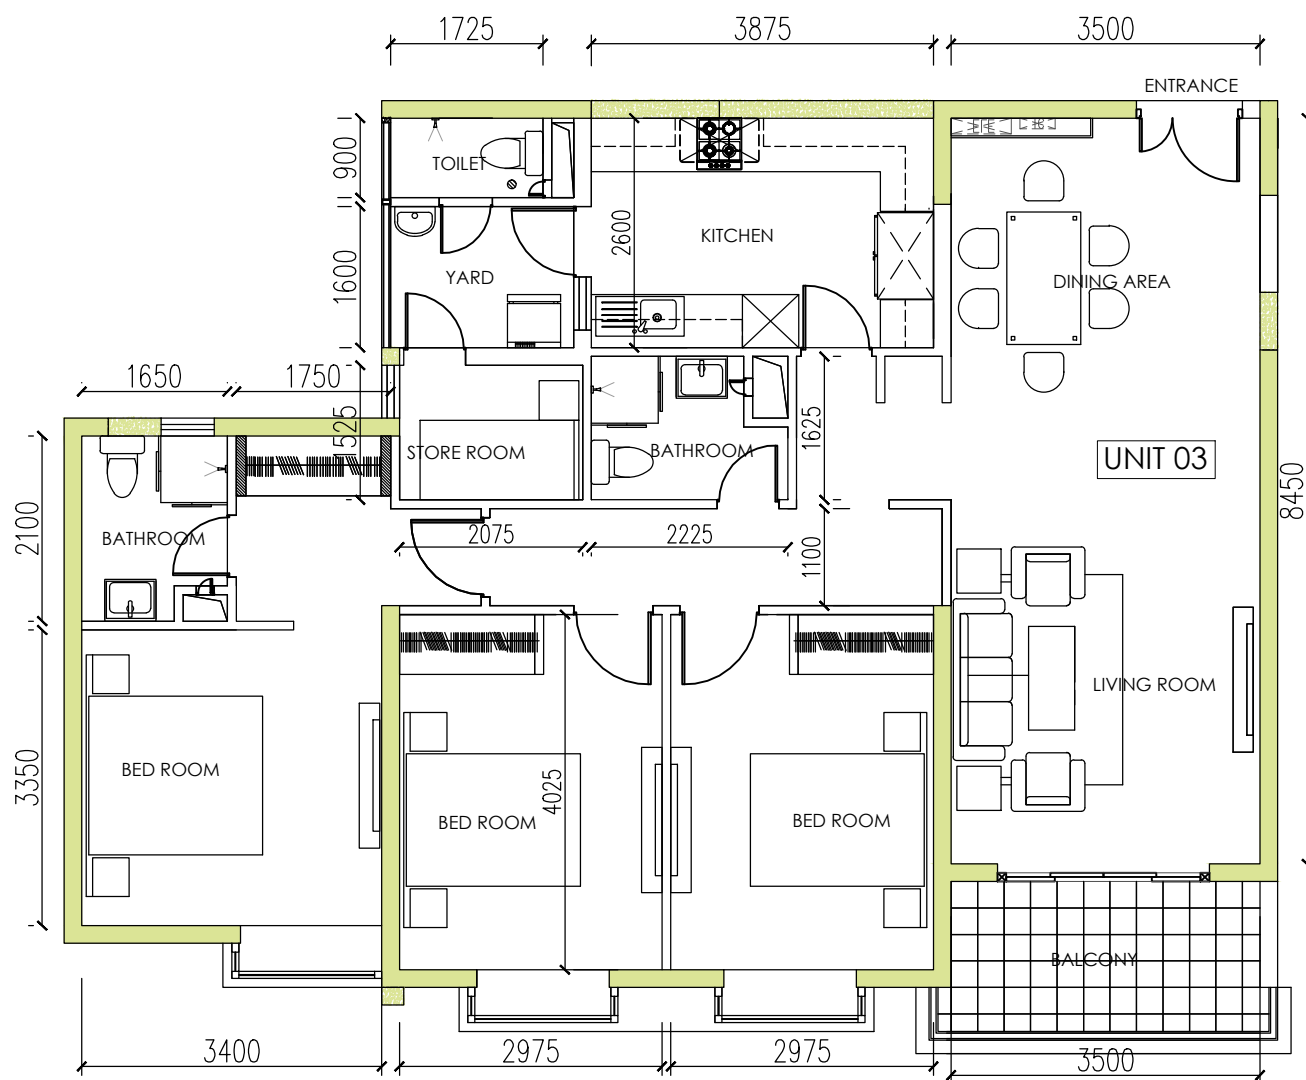

BLOCK F - MELFORD TOWER

LEVEL 22 - 27 - UNIT 02

03 BEDROOM

AREA: 122 Sqm (1313 Sqft)

NOTE:

ALL PLANS ARE SUBJECT TO AMENDMENTS AS APPROVED OR REQUIRED BY THE RELEVANT AUTHORITIES, AS WELL AS CHANGES NECESSITATED BY THE CONSULTANTS/ MEP ENGINEERS DEMANDS. STATED FLOOR AREAS ARE APPROXIMATE MEASUREMENTS ONLY, SUBJECT TO FINAL SURVEY AND DOES NOT DEMARCATTE THE LEGAL BOUNDARIES OF THE APARTMENT. DEPICTION OF FURNISHINGS ARE FOR REFERENCE ONLY.