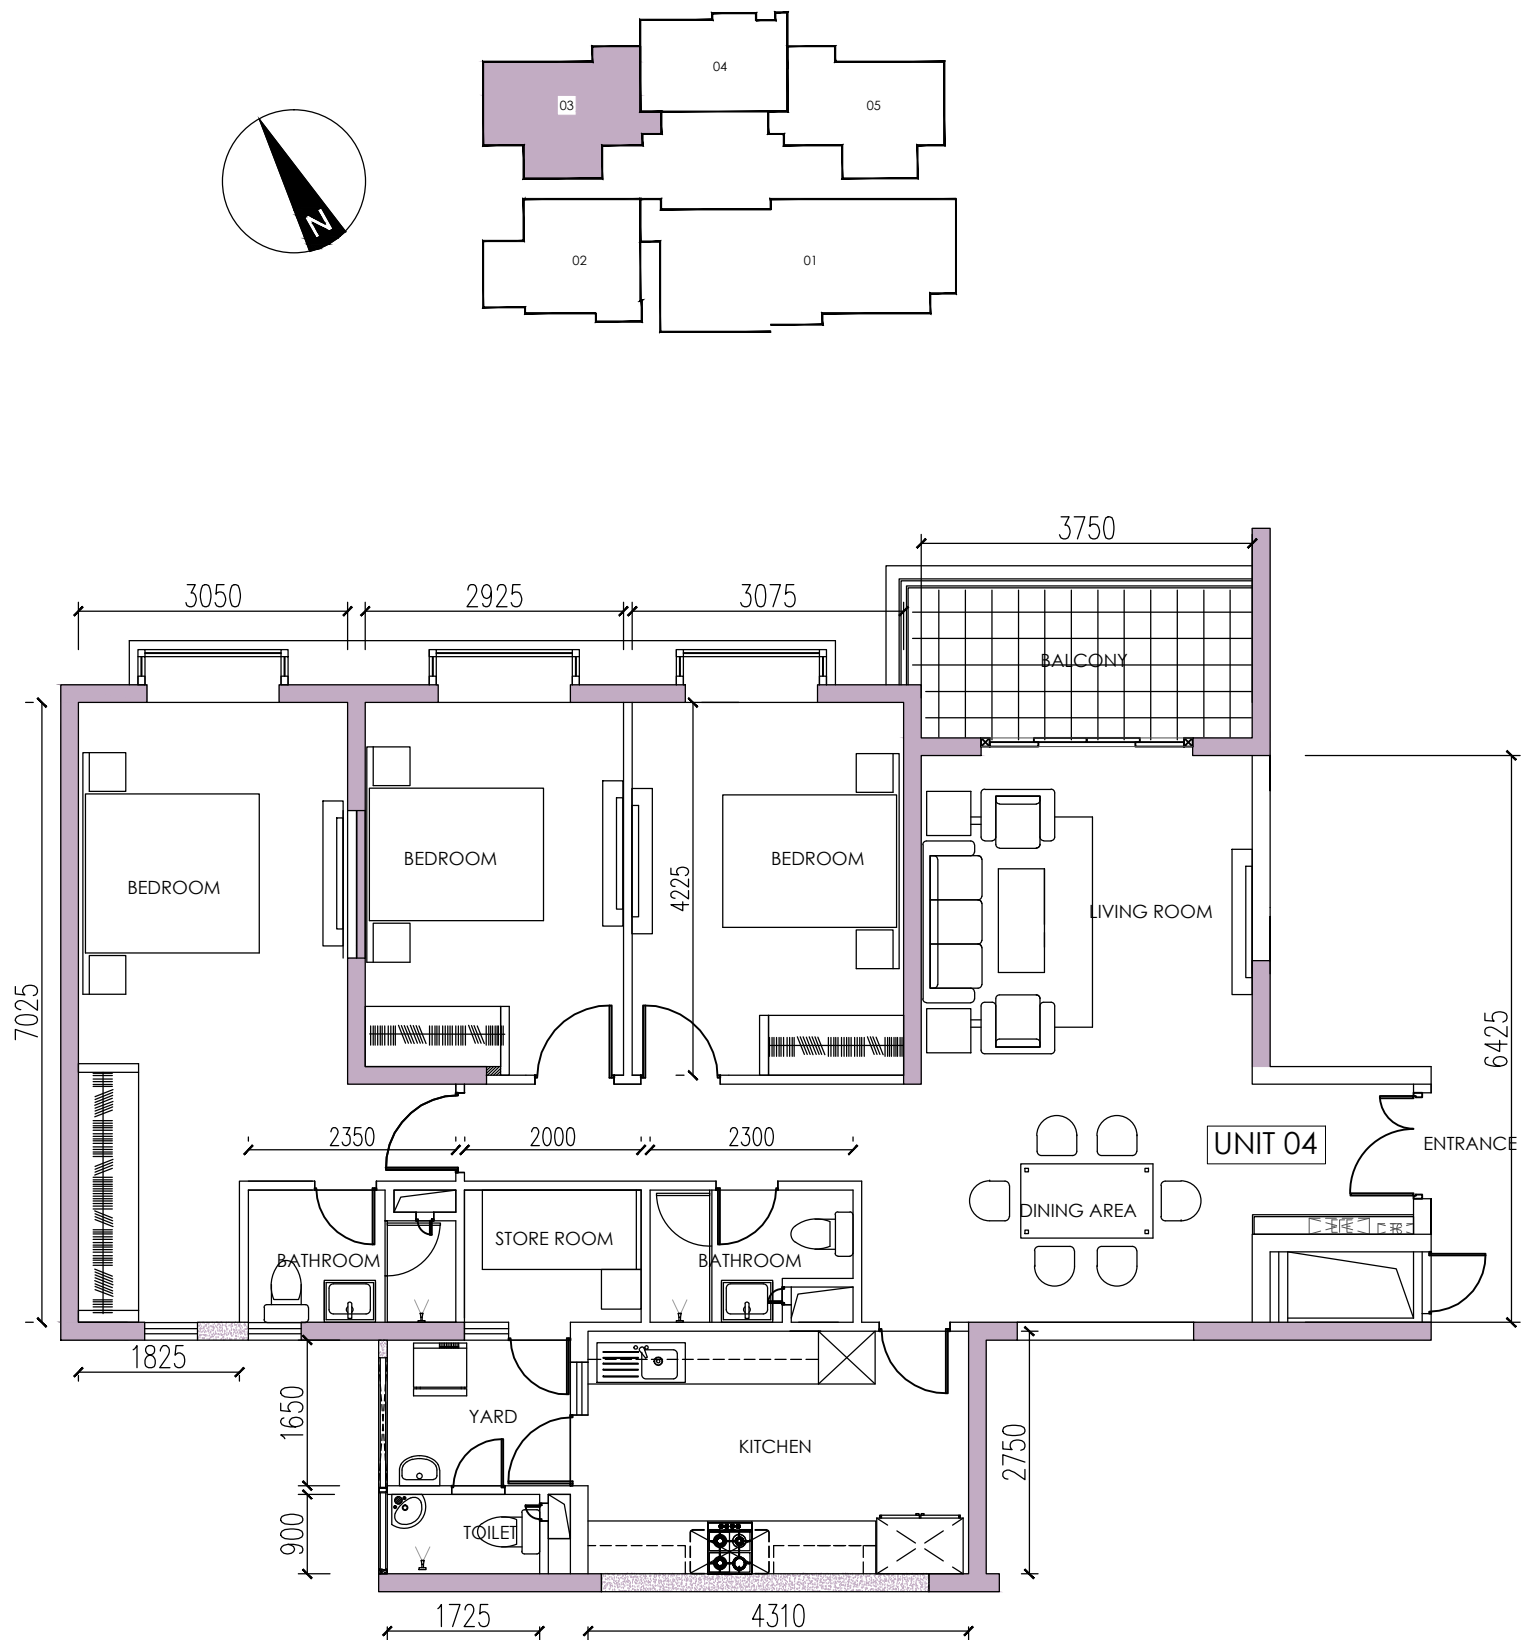

BLOCK F - MELFORD TOWER

LEVEL 22 - 27 - UNIT 03

03 BEDROOM

AREA: 126 Sqm (1356 Sqft)

NOTE:

ALL PLANS ARE SUBJECT TO AMENDMENTS AS APPROVED OR REQUIRED BY THE RELEVANT AUTHORITIES, AS WELL AS CHANGES NECESSITATED BY THE CONSULTANTS/ MEP ENGINEERS DEMANDS. STATED FLOOR AREAS ARE APPROXIMATE MEASUREMENTS ONLY, SUBJECT TO FINAL SURVEY AND DOES NOT DEMARCATTE THE LEGAL BOUNDARIES OF THE APARTMENT. DEPICTION OF FURNISHINGS ARE FOR REFERENCE ONLY.