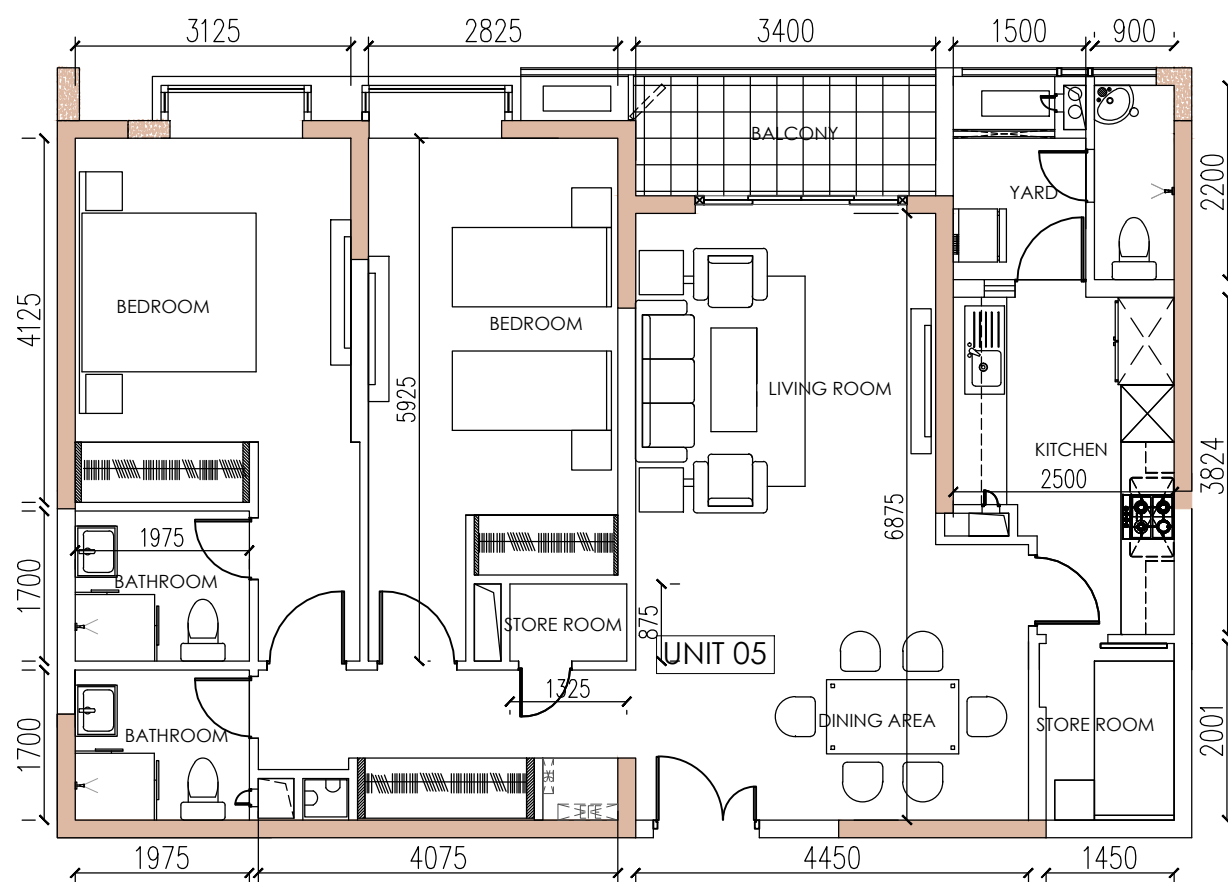

# BLOCK E - MELFORD TOWER

LEVEL 22 - 27 - UNIT 04

02 BEDROOM

AREA: 104 Sqm (1119 Sqft)

## NOTE:

ALL PLANS ARE SUBJECT TO AMENDMENTS AS APPROVED OR REQUIRED BY THE RELEVANT AUTHORITIES, AS WELL AS CHANGES NECESSITATED BY THE CONSULTANTS/ MEP ENGINEERS DEMANDS. STATED FLOOR AREAS ARE APPROXIMATE MEASUREMENTS ONLY, SUBJECT TO FINAL SURVEY AND DOES NOT DEMARCATTE THE LEGAL BOUNDARIES OF THE APARTMENT. DEPICTION OF FURNISHINGS ARE FOR REFERENCE ONLY.