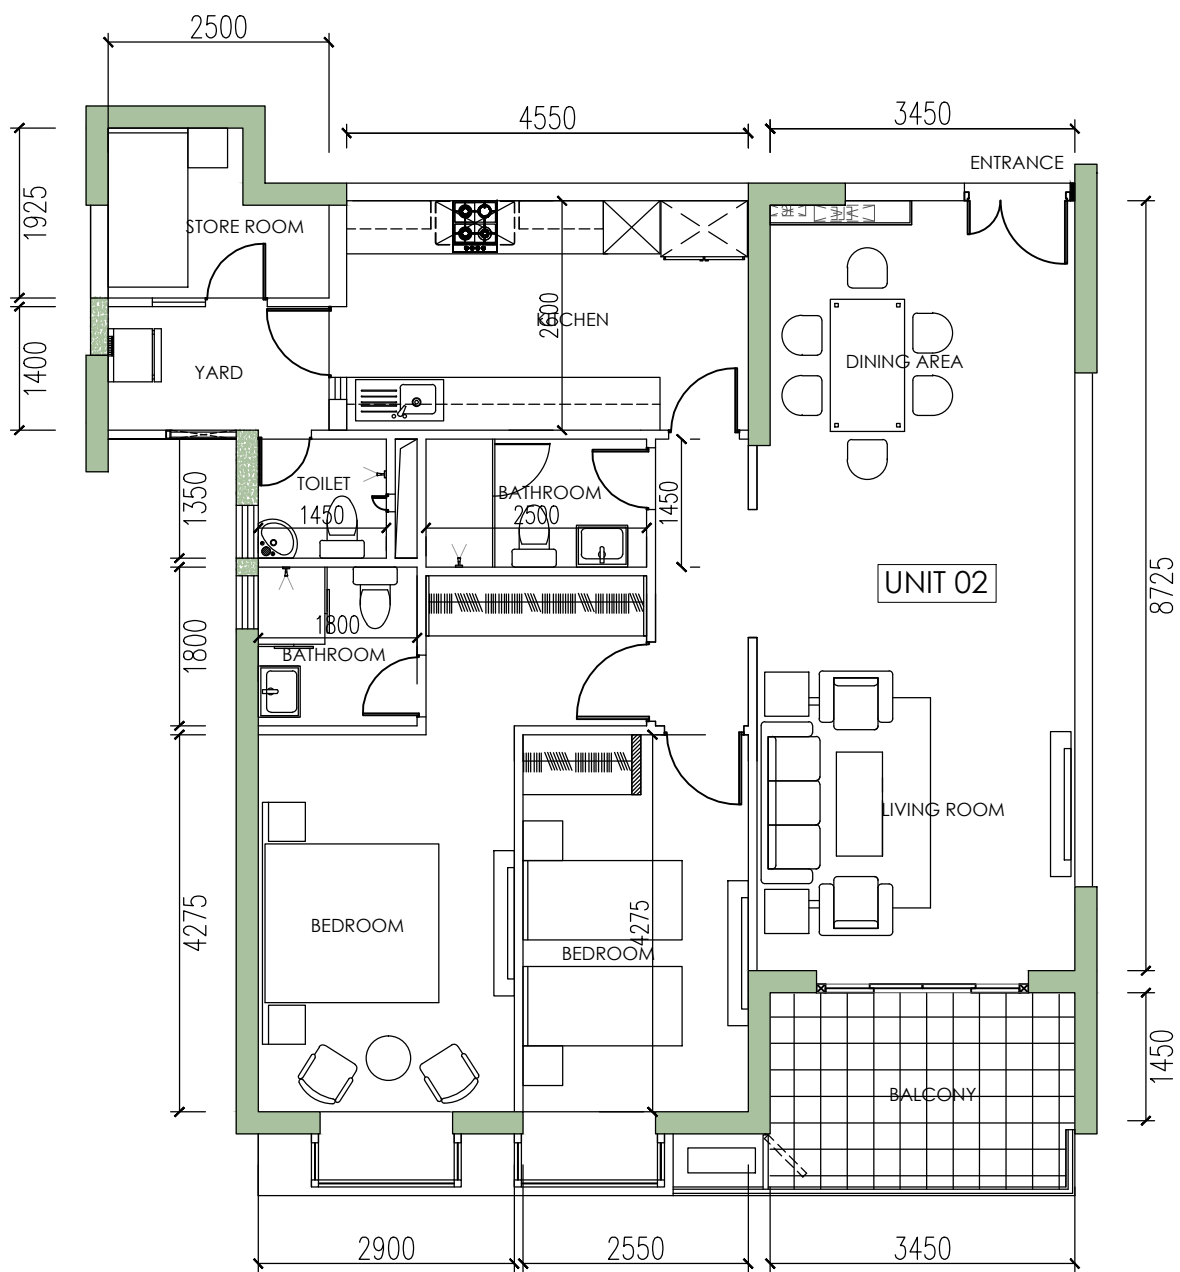

BLOCK F - MELFORD TOWER
LEVEL 03 - UNIT 02
02 BEDROOM
AREA: 109 Sqm (1173 Sqft)

NOTE:

ALL PLANS ARE SUBJECT TO AMENDMENTS AS APPROVED OR REQUIRED BY THE RELEVANT AUTHORITIES, AS WELL AS CHANGES NECESSITATED BY THE CONSULTANTS/ MEP ENGINEERS DEMANDS. STATED FLOOR AREAS ARE APPROXIMATE MEASUREMENTS ONLY, SUBJECT TO FINAL SURVEY AND DOES NOT DEMARCATATE THE LEGAL BOUNDARIES OF THE APARTMENT. DEPICTION OF FURNISHINGS ARE FOR REFERENCE ONLY.