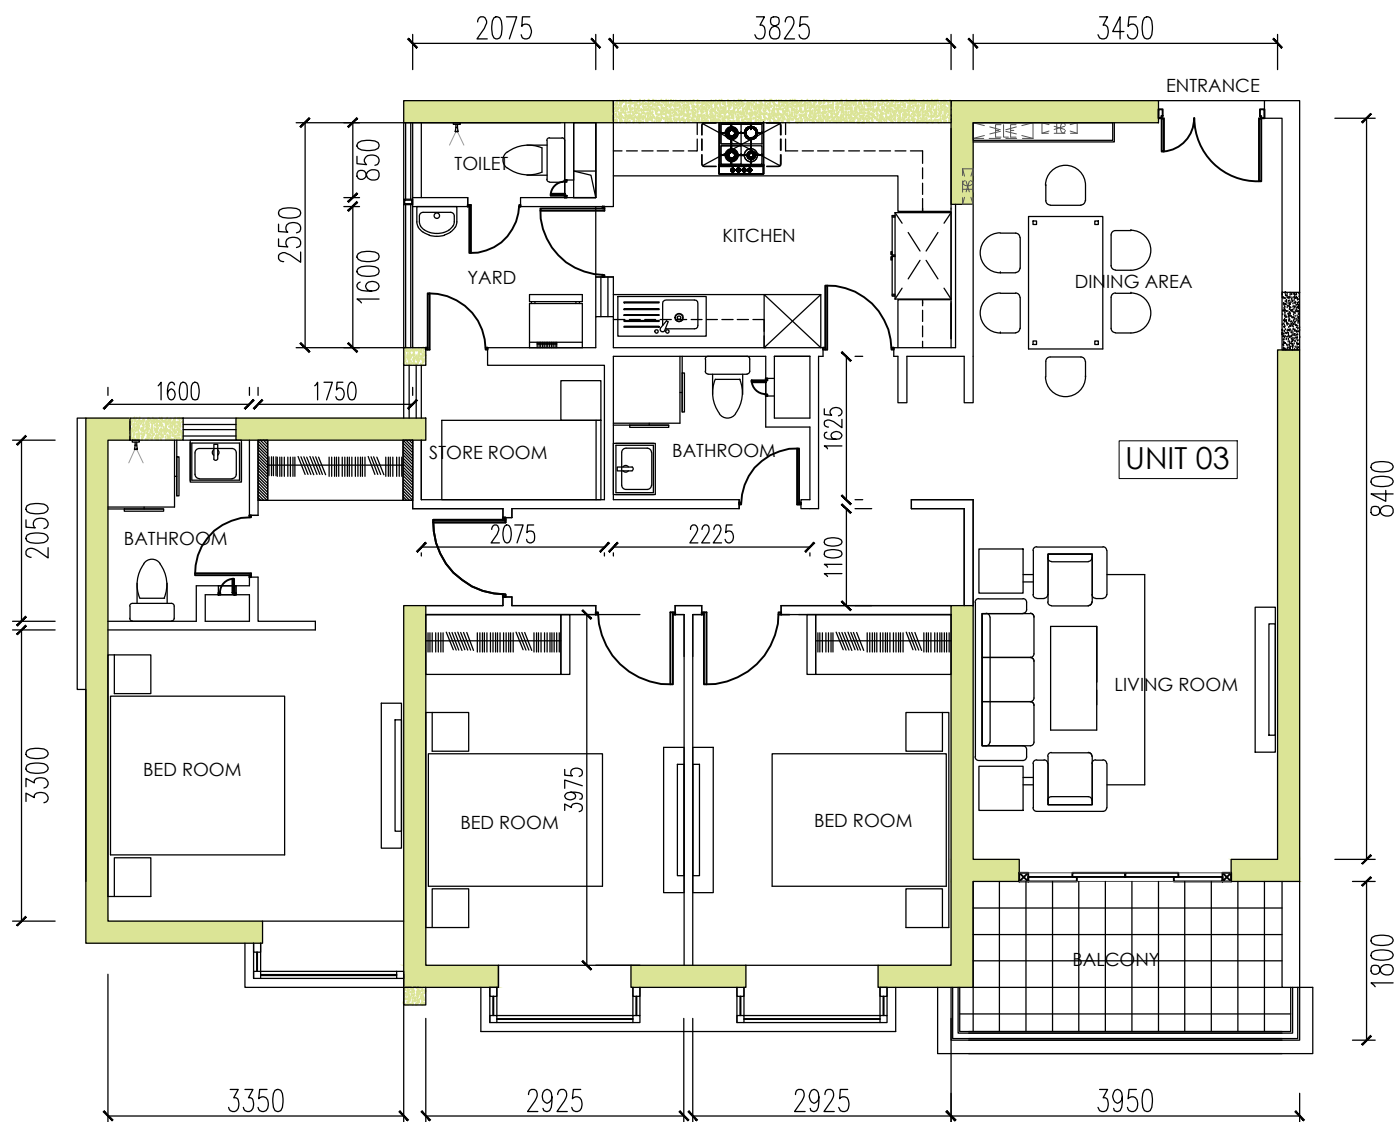

# BLOCK F - MELFORD TOWER

LEVEL 03 - UNIT 03

03 BEDROOM

AREA: 121 Sqm (1302 Sqft)

## NOTE:

ALL PLANS ARE SUBJECT TO AMENDMENTS AS APPROVED OR REQUIRED BY THE RELEVANT AUTHORITIES, AS WELL AS CHANGES NECESSITATED BY THE CONSULTANTS/ MEP ENGINEERS DEMANDS. STATED FLOOR AREAS ARE APPROXIMATE MEASUREMENTS ONLY, SUBJECT TO FINAL SURVEY AND DOES NOT DEMARCATTE THE LEGAL BOUNDARIES OF THE APARTMENT. DEPICTION OF FURNISHINGS ARE FOR REFERENCE ONLY.