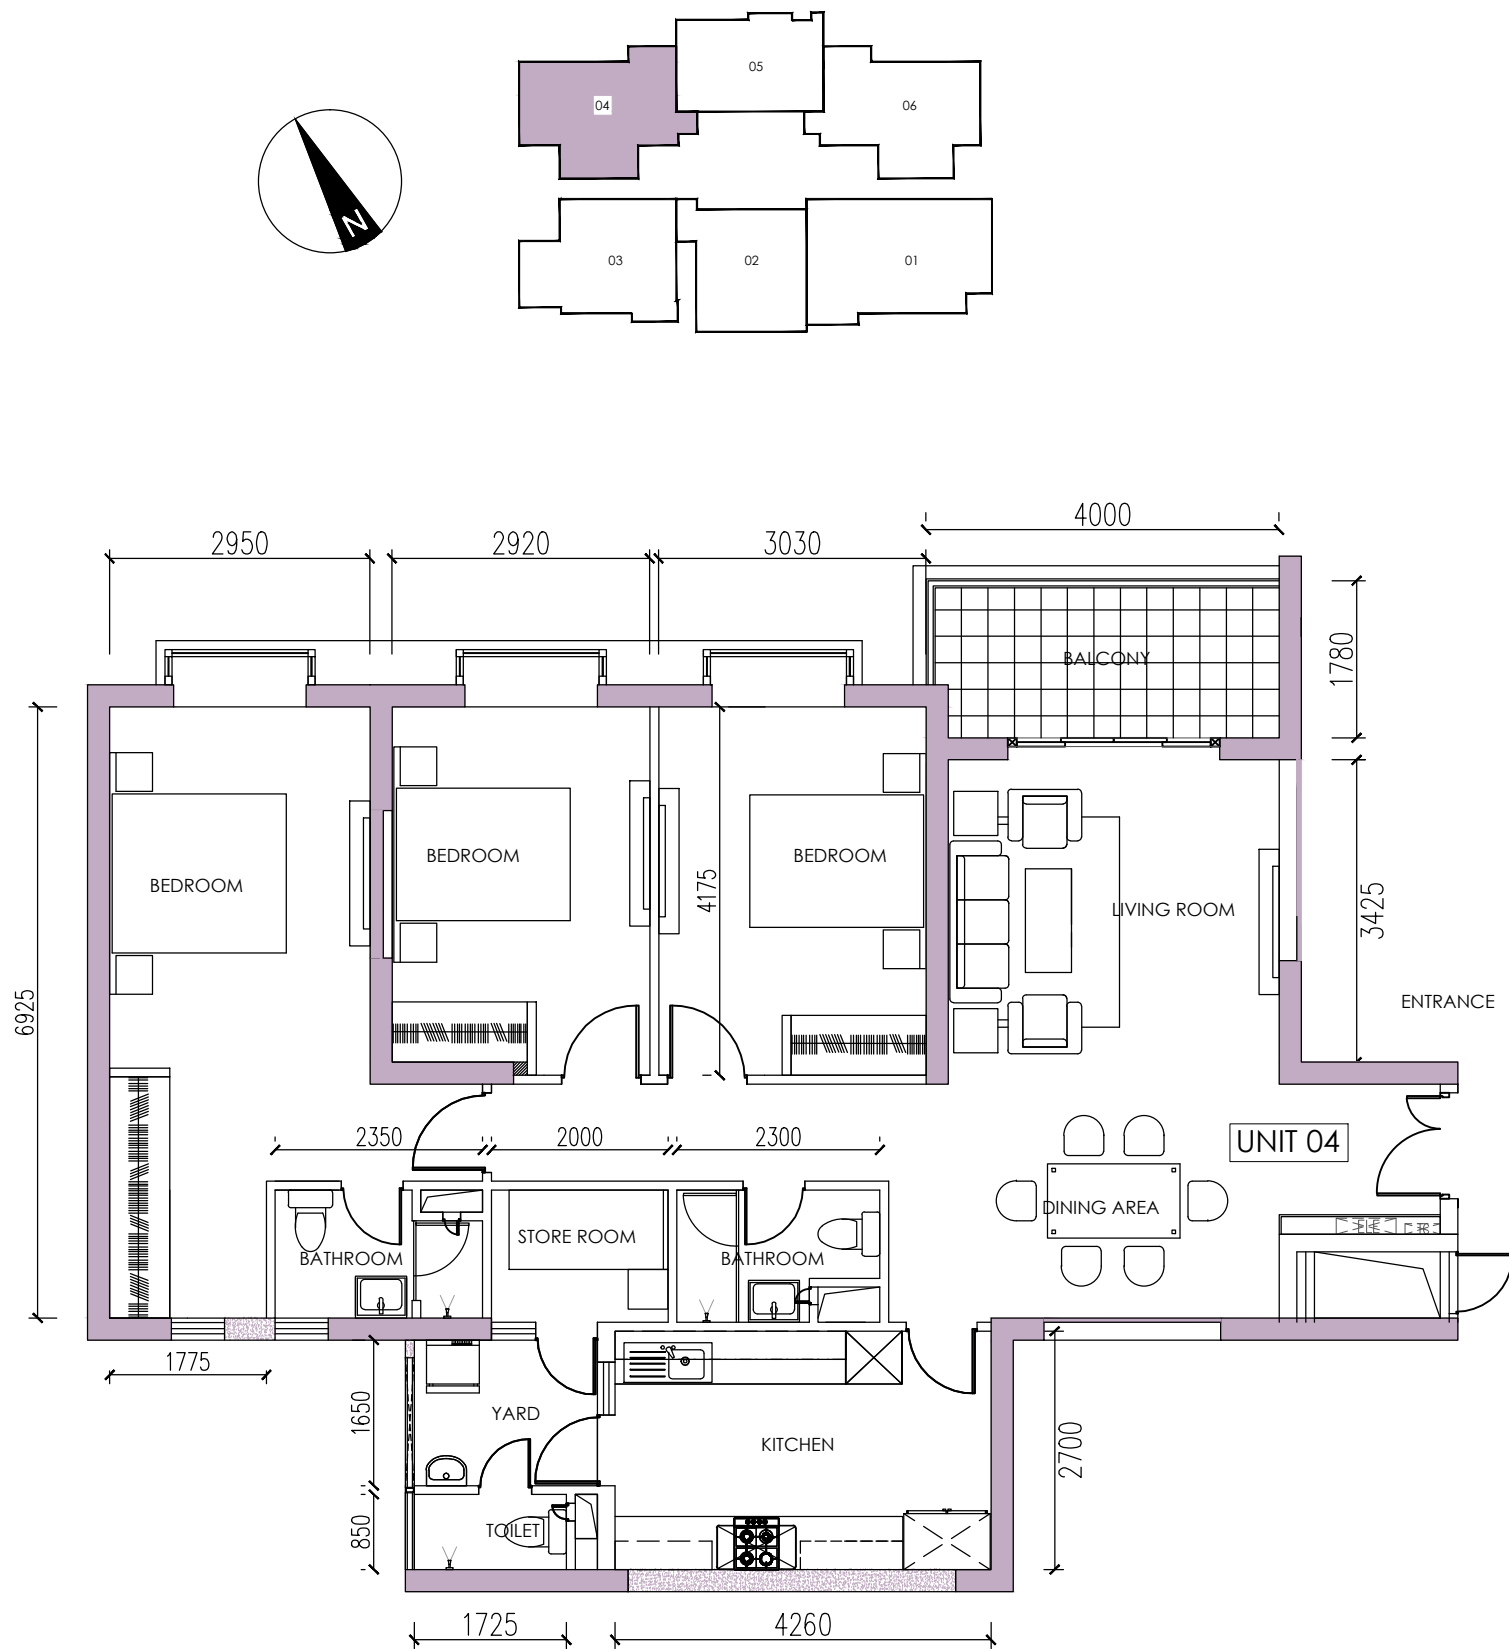

# BLOCK F - MELFORD TOWER

LEVEL 03 - UNIT 04

03 BEDROOM

AREA: 125 Sqm (1345 Sqft)

## NOTE:

ALL PLANS ARE SUBJECT TO AMENDMENTS AS APPROVED OR REQUIRED BY THE RELEVANT AUTHORITIES, AS WELL AS CHANGES NECESSITATED BY THE CONSULTANTS/ MEP ENGINEERS DEMANDS. STATED FLOOR AREAS ARE APPROXIMATE MEASUREMENTS ONLY, SUBJECT TO FINAL SURVEY AND DOES NOT DEMARCATATE THE LEGAL BOUNDARIES OF THE APARTMENT. DEPICTION OF FURNISHINGS ARE FOR REFERENCE ONLY.