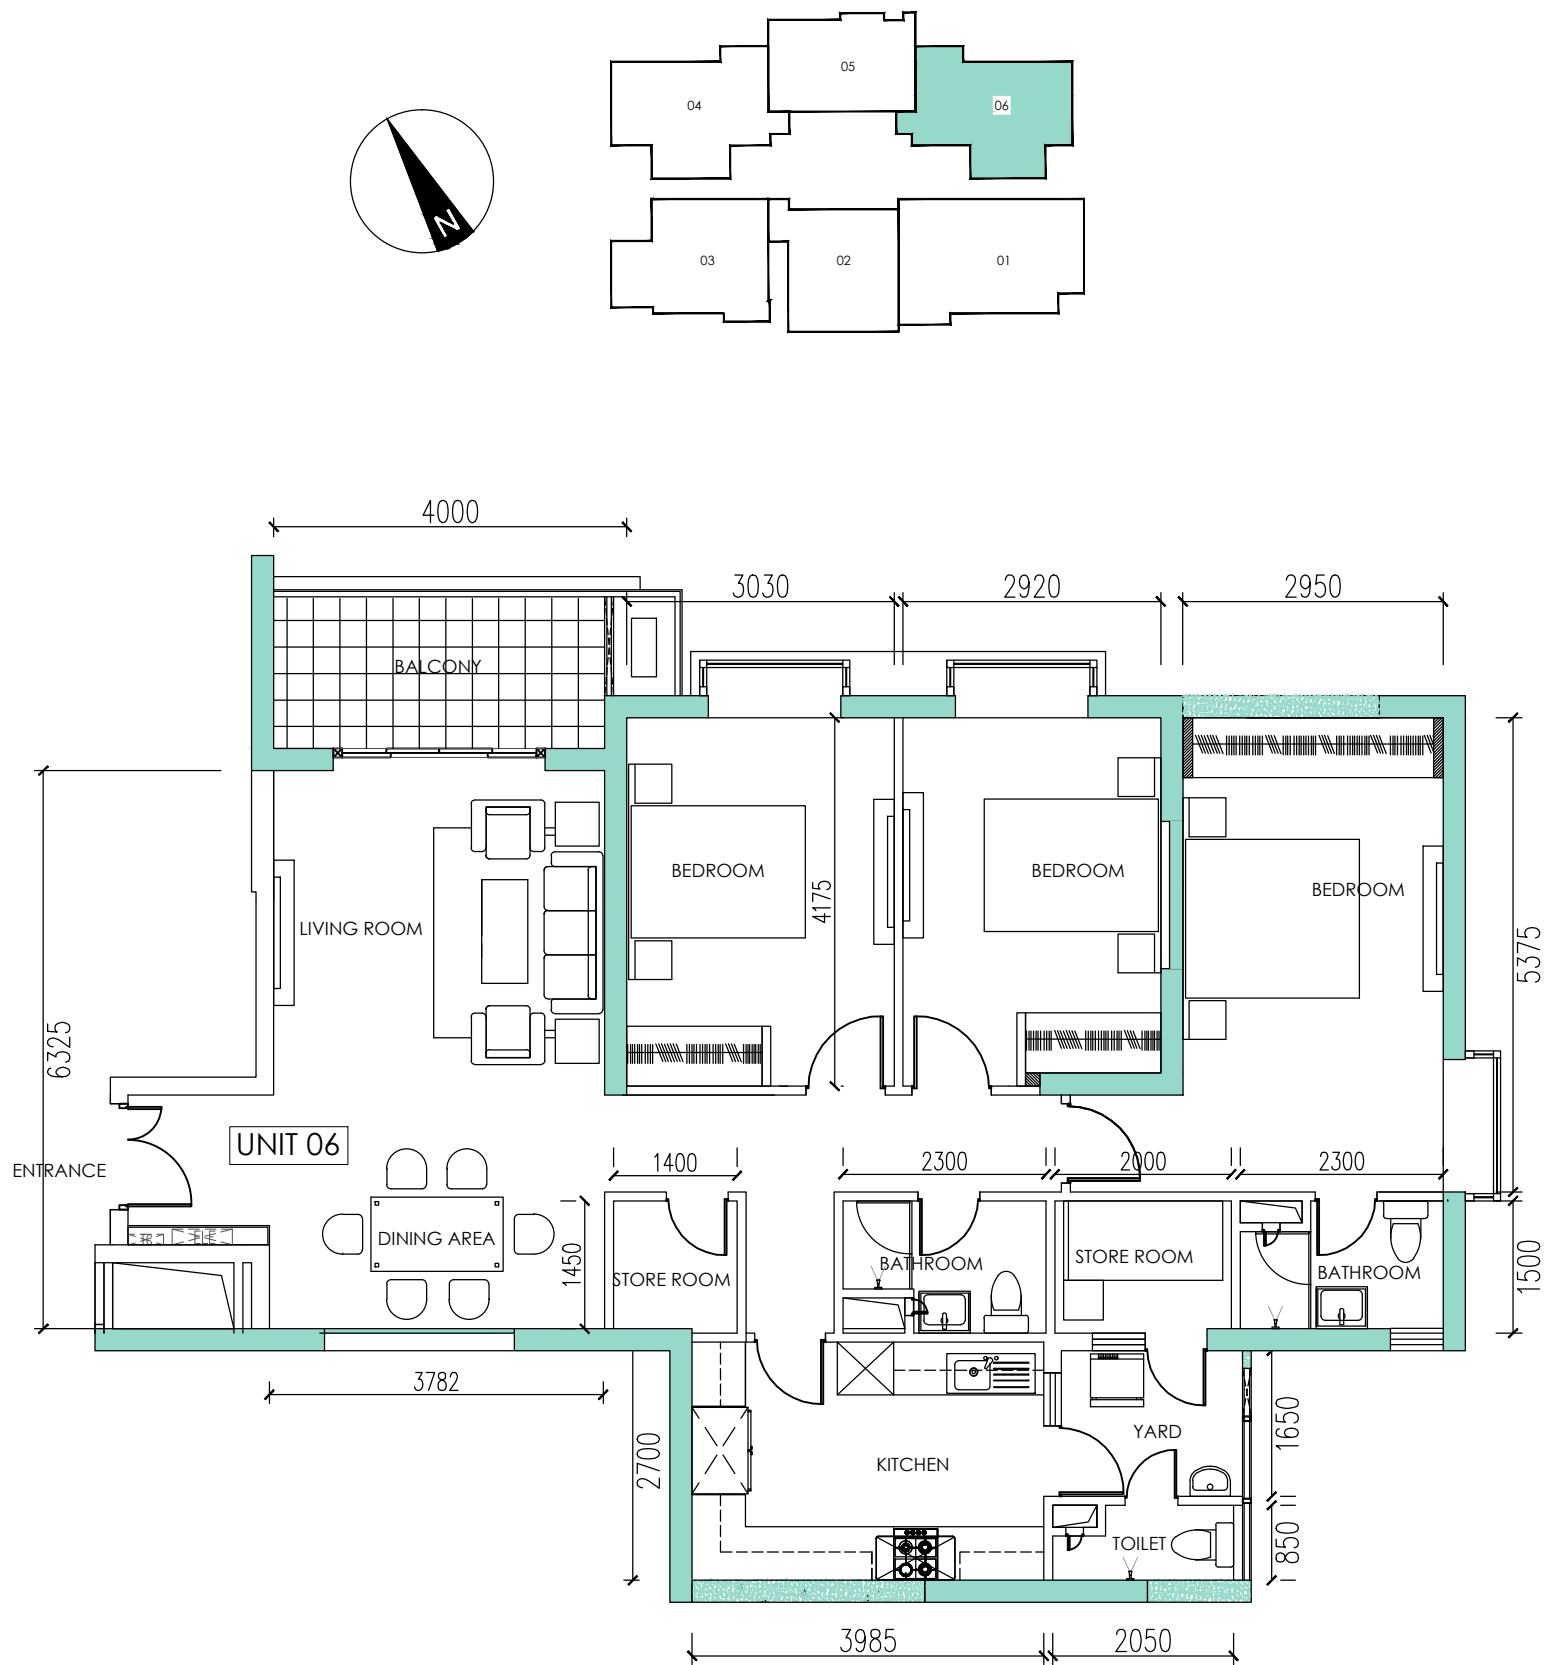

BLOCK F - MELFORD TOWER

LEVEL 03 - UNIT 06

03 BEDROOM

AREA: 123 Sqm (1324 Sqft)

NOTE:

ALL PLANS ARE SUBJECT TO AMENDMENTS AS APPROVED OR REQUIRED BY THE RELEVANT AUTHORITIES, AS WELL AS CHANGES NECESSITATED BY THE CONSULTANTS/ MEP ENGINEERS DEMANDS. STATED FLOOR AREAS ARE APPROXIMATE MEASUREMENTS ONLY, SUBJECT TO FINAL SURVEY AND DOES NOT DEMARCATATE THE LEGAL BOUNDARIES OF THE APARTMENT. DEPICTION OF FURNISHINGS ARE FOR REFERENCE ONLY.