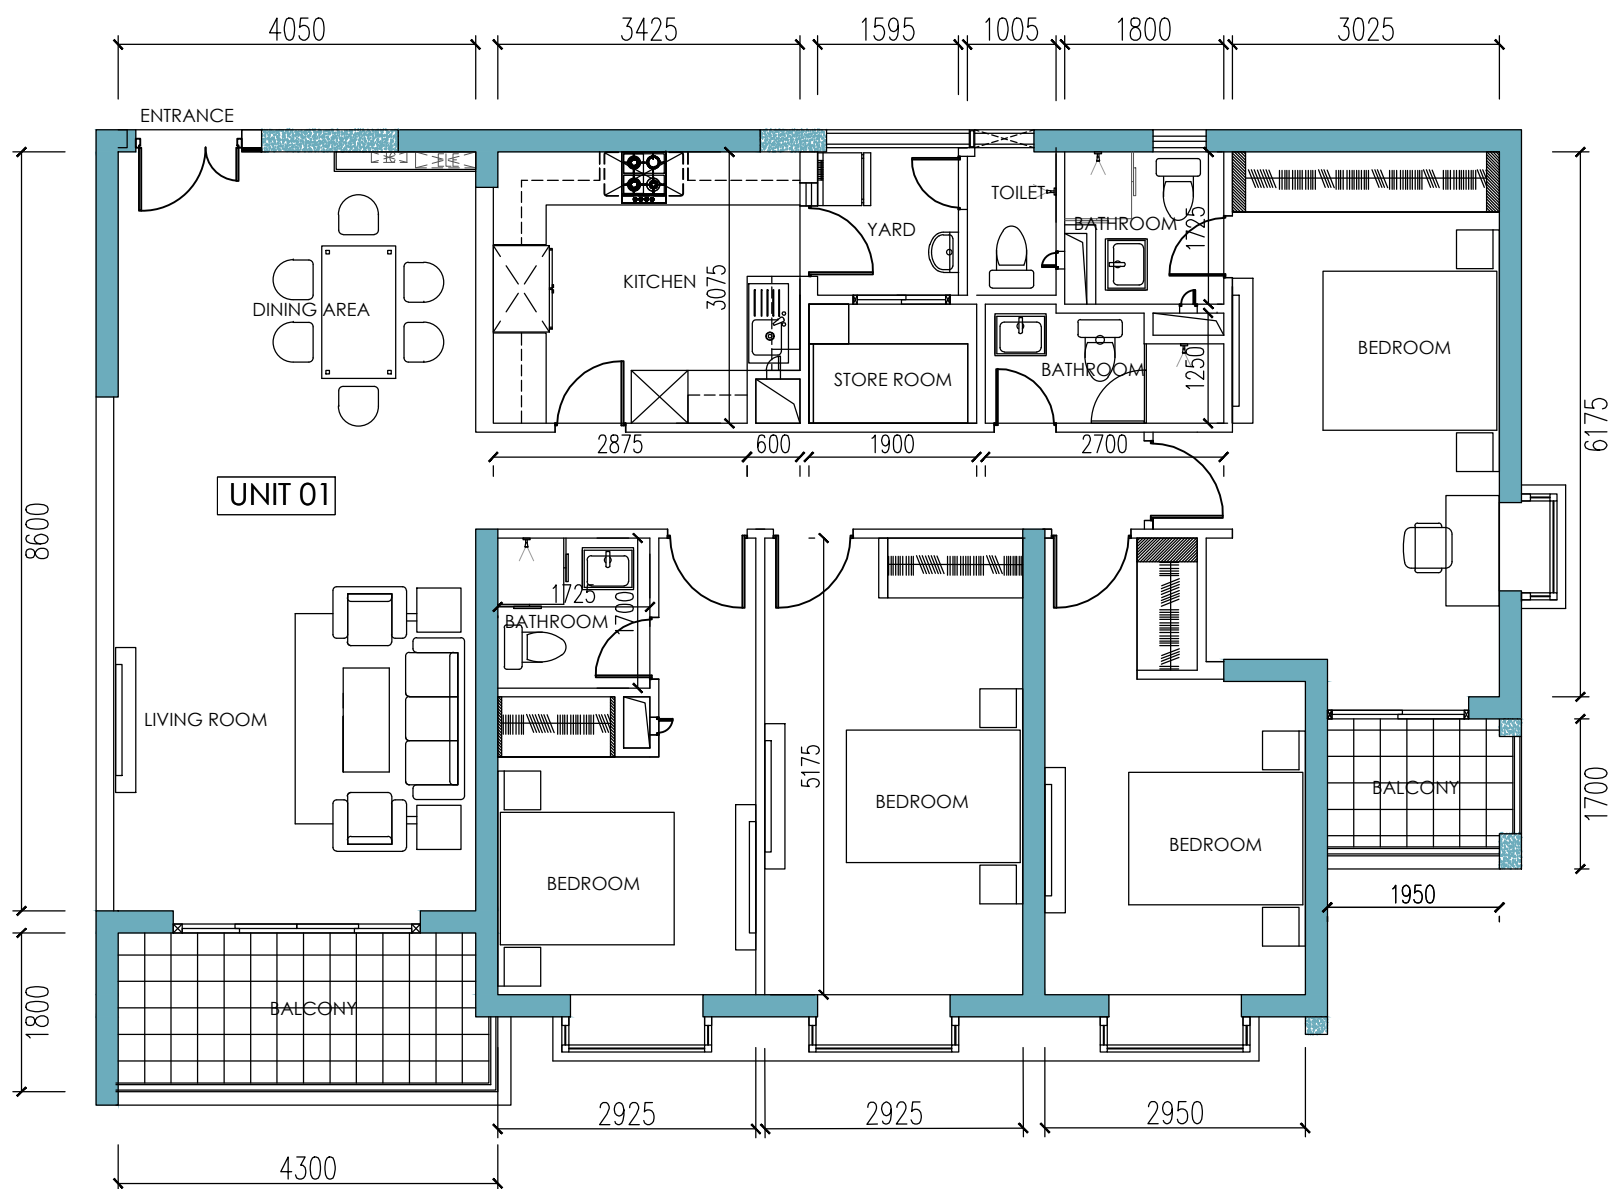

BLOCK F - MELFORD TOWER

LEVEL 04 - UNIT 01

04 BEDROOM

AREA: 157 Sqm (1690 Sqft)

NOTE:

ALL PLANS ARE SUBJECT TO AMENDMENTS AS APPROVED OR REQUIRED BY THE RELEVANT AUTHORITIES, AS WELL AS CHANGES NECESSITATED BY THE CONSULTANTS/ MEP ENGINEERS DEMANDS. STATED FLOOR AREAS ARE APPROXIMATE MEASUREMENTS ONLY, SUBJECT TO FINAL SURVEY AND DOES NOT DEMARCATTE THE LEGAL BOUNDARIES OF THE APARTMENT. DEPICTION OF FURNISHINGS ARE FOR REFERENCE ONLY.