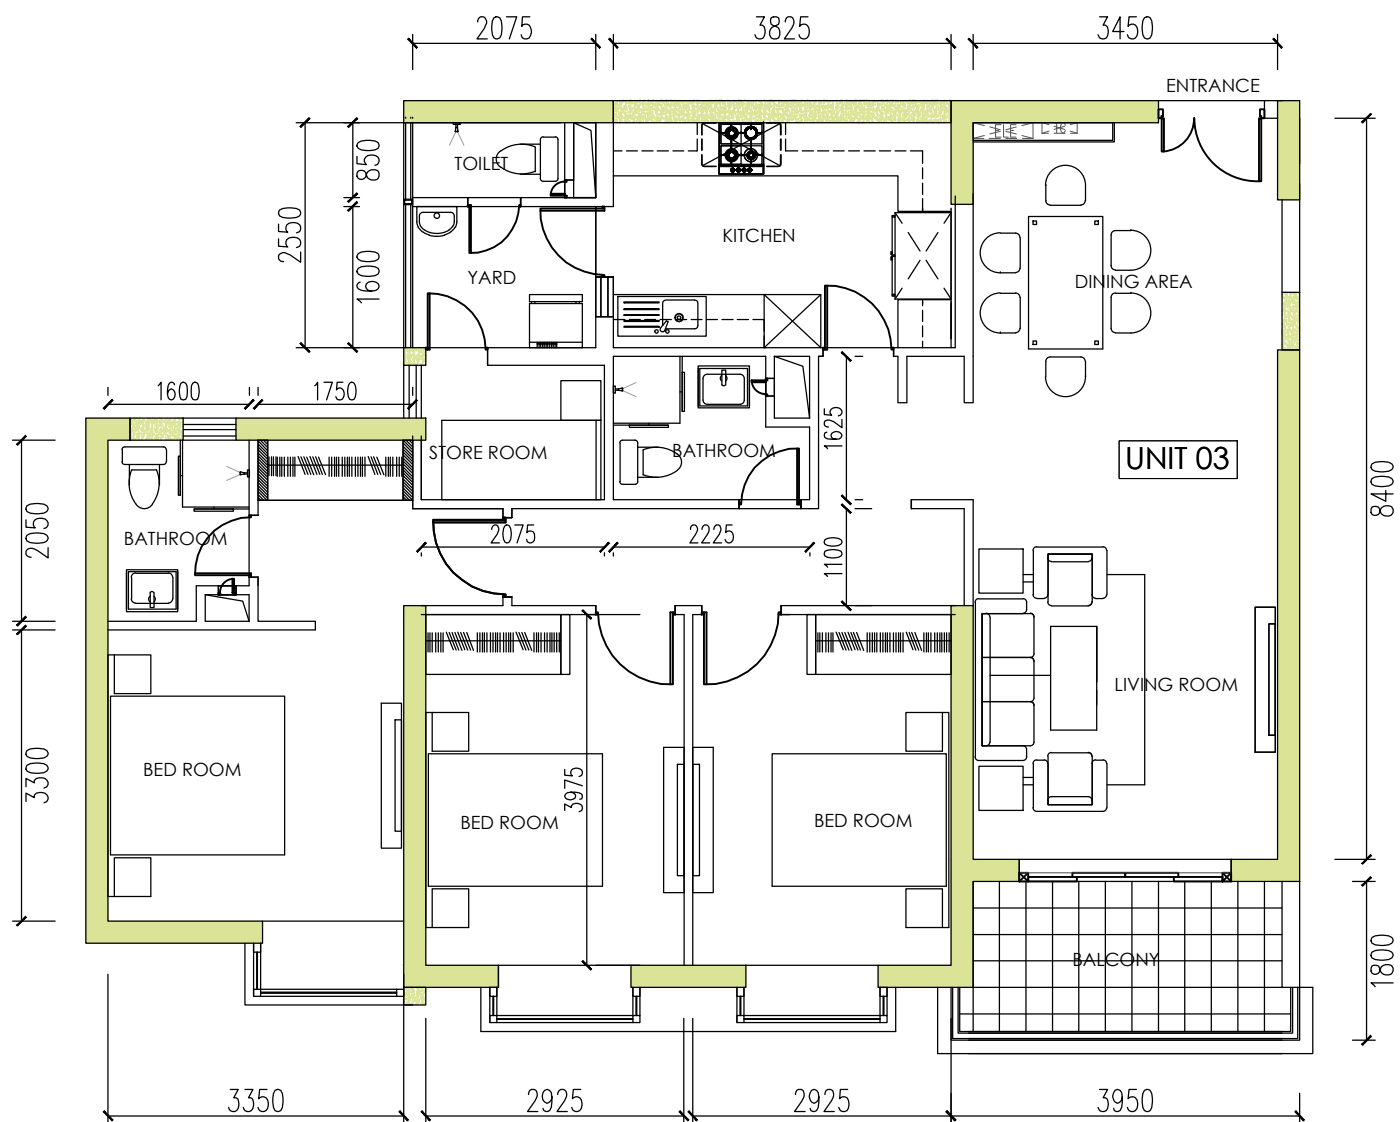

BLOCK F - MELFORD TOWER

LEVEL 04 - UNIT 03

03 BEDROOM

AREA: 121 Sqm (1302 Sqft)

NOTE:

ALL PLANS ARE SUBJECT TO AMENDMENTS AS APPROVED OR REQUIRED BY THE RELEVANT AUTHORITIES, AS WELL AS CHANGES NECESSITATED BY THE CONSULTANTS/ MEP ENGINEERS DEMANDS. STATED FLOOR AREAS ARE APPROXIMATE MEASUREMENTS ONLY, SUBJECT TO FINAL SURVEY AND DOES NOT DEMARCATTE THE LEGAL BOUNDARIES OF THE APARTMENT. DEPICTION OF FURNISHINGS ARE FOR REFERENCE ONLY.