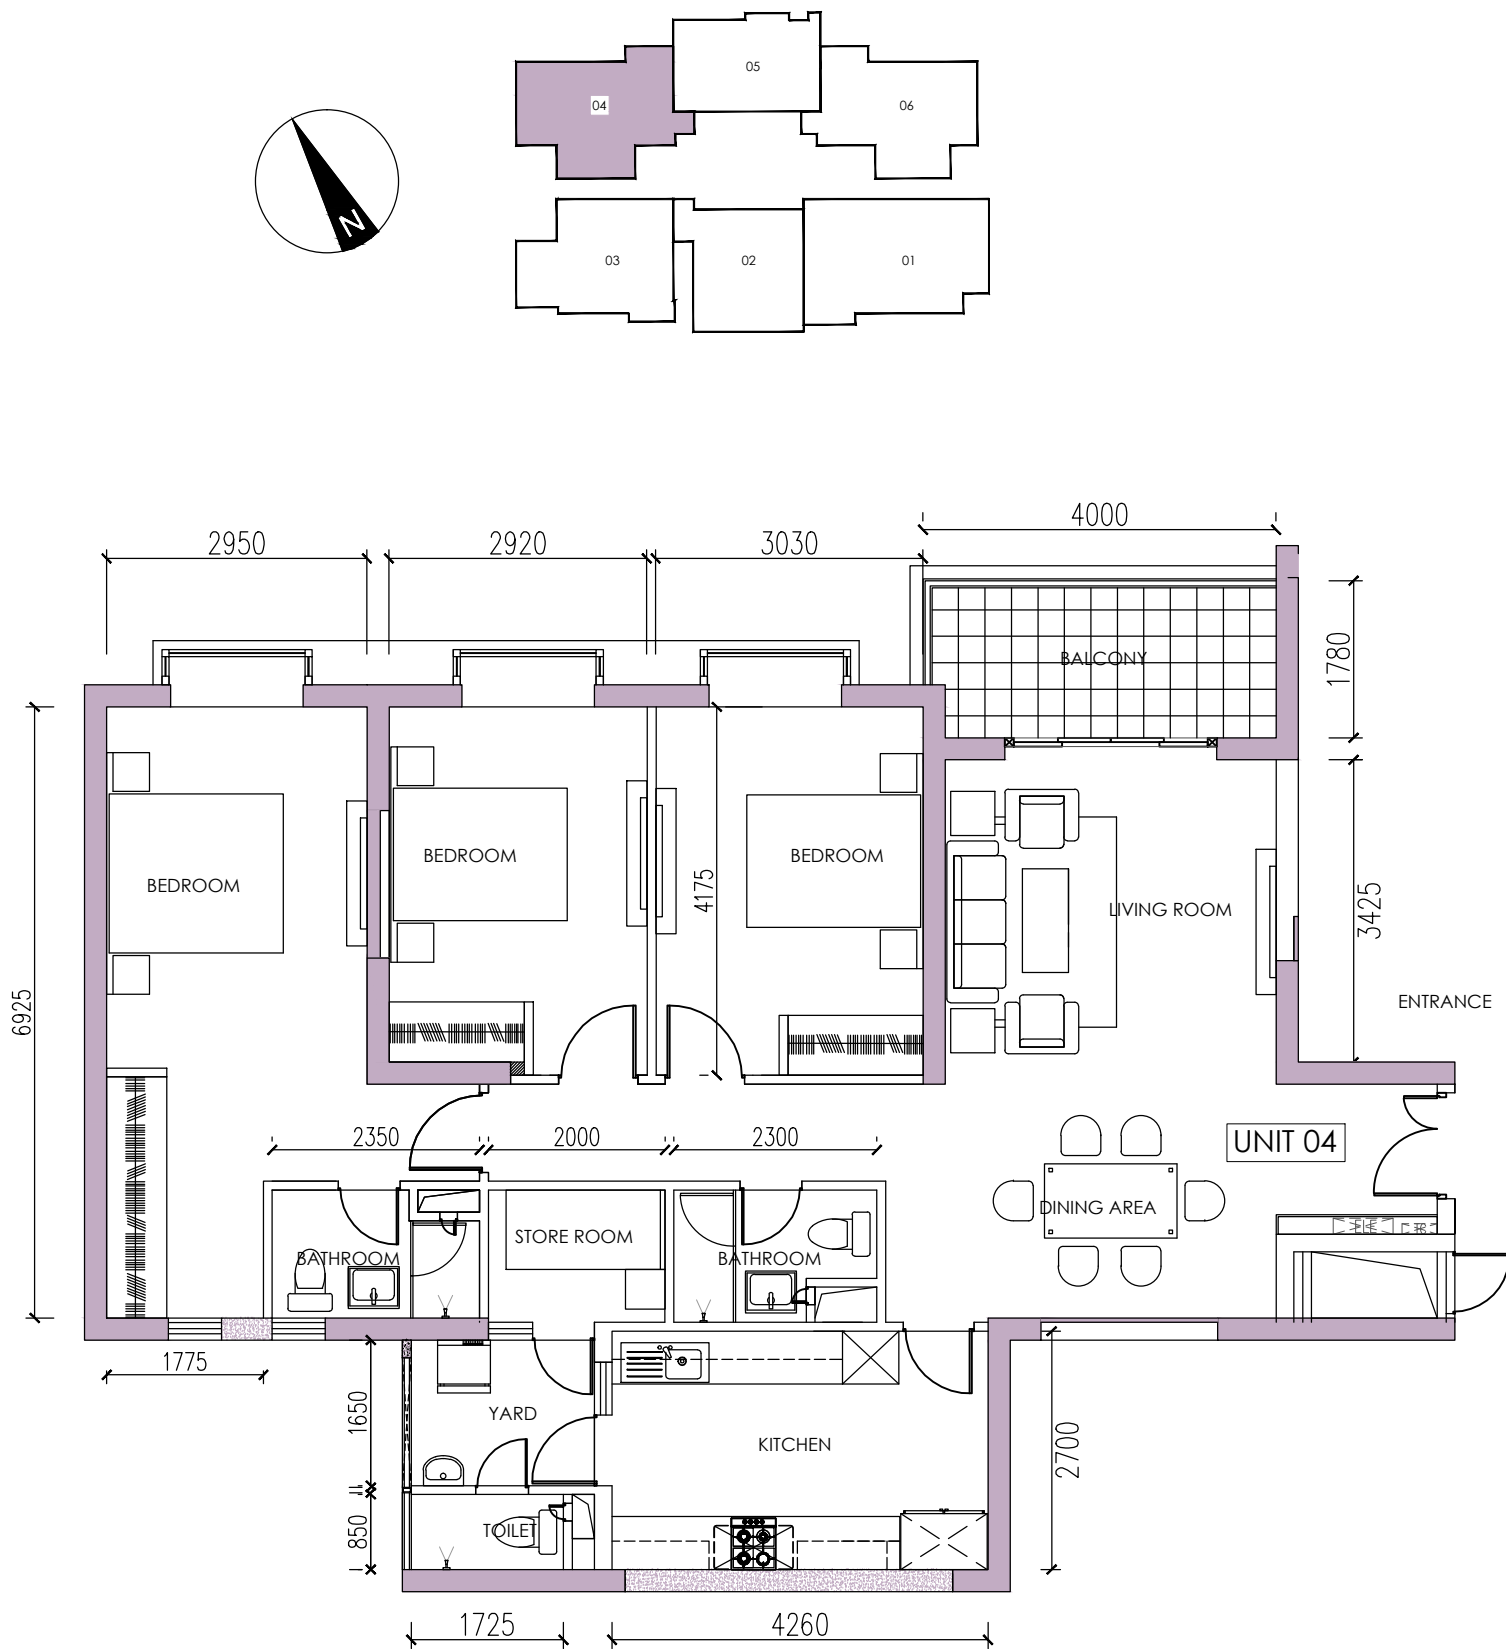

BLOCK F - MELFORD TOWER

LEVEL 04 - UNIT 04

03 BEDROOM

AREA: 125 Sqm (1345 Sqft)

NOTE:

ALL PLANS ARE SUBJECT TO AMENDMENTS AS APPROVED OR REQUIRED BY THE RELEVANT AUTHORITIES, AS WELL AS CHANGES NECESSITATED BY THE CONSULTANTS/ MEP ENGINEERS DEMANDS. STATED FLOOR AREAS ARE APPROXIMATE MEASUREMENTS ONLY, SUBJECT TO FINAL SURVEY AND DOES NOT DEMARCATATE THE LEGAL BOUNDARIES OF THE APARTMENT. DEPICTION OF FURNISHINGS ARE FOR REFERENCE ONLY.