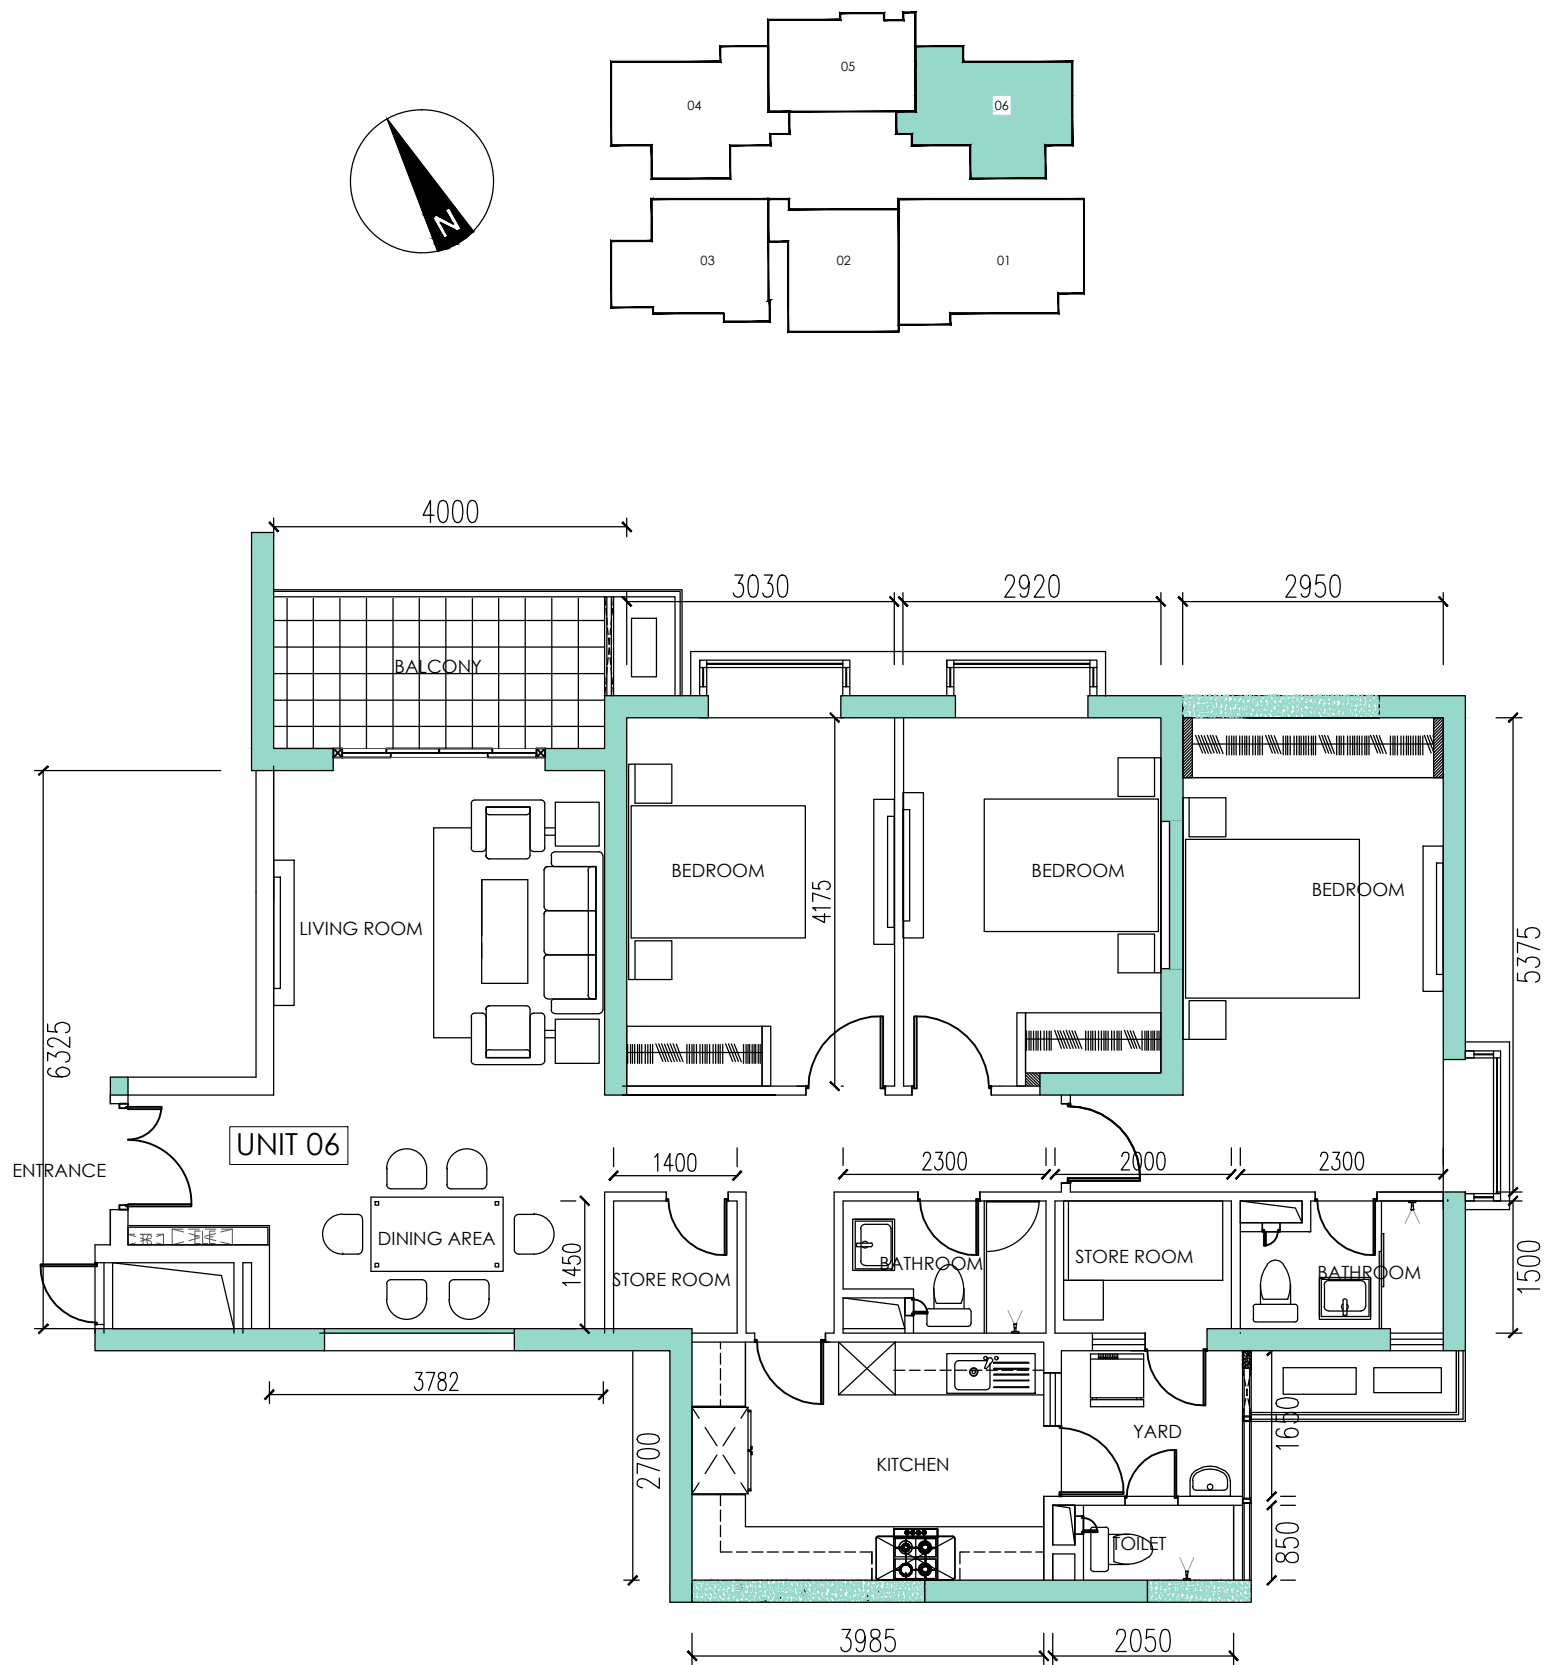

BLOCK F - MELFORD TOWER

LEVEL 04 - UNIT 06

03 BEDROOM

AREA: 123 Sqm (1324 Sqft)

NOTE:

ALL PLANS ARE SUBJECT TO AMENDMENTS AS APPROVED OR REQUIRED BY THE RELEVANT AUTHORITIES, AS WELL AS CHANGES NECESSITATED BY THE CONSULTANTS/ MEP ENGINEERS DEMANDS. STATED FLOOR AREAS ARE APPROXIMATE MEASUREMENTS ONLY, SUBJECT TO FINAL SURVEY AND DOES NOT DEMARCATATE THE LEGAL BOUNDARIES OF THE APARTMENT. DEPICTION OF FURNISHINGS ARE FOR REFERENCE ONLY.