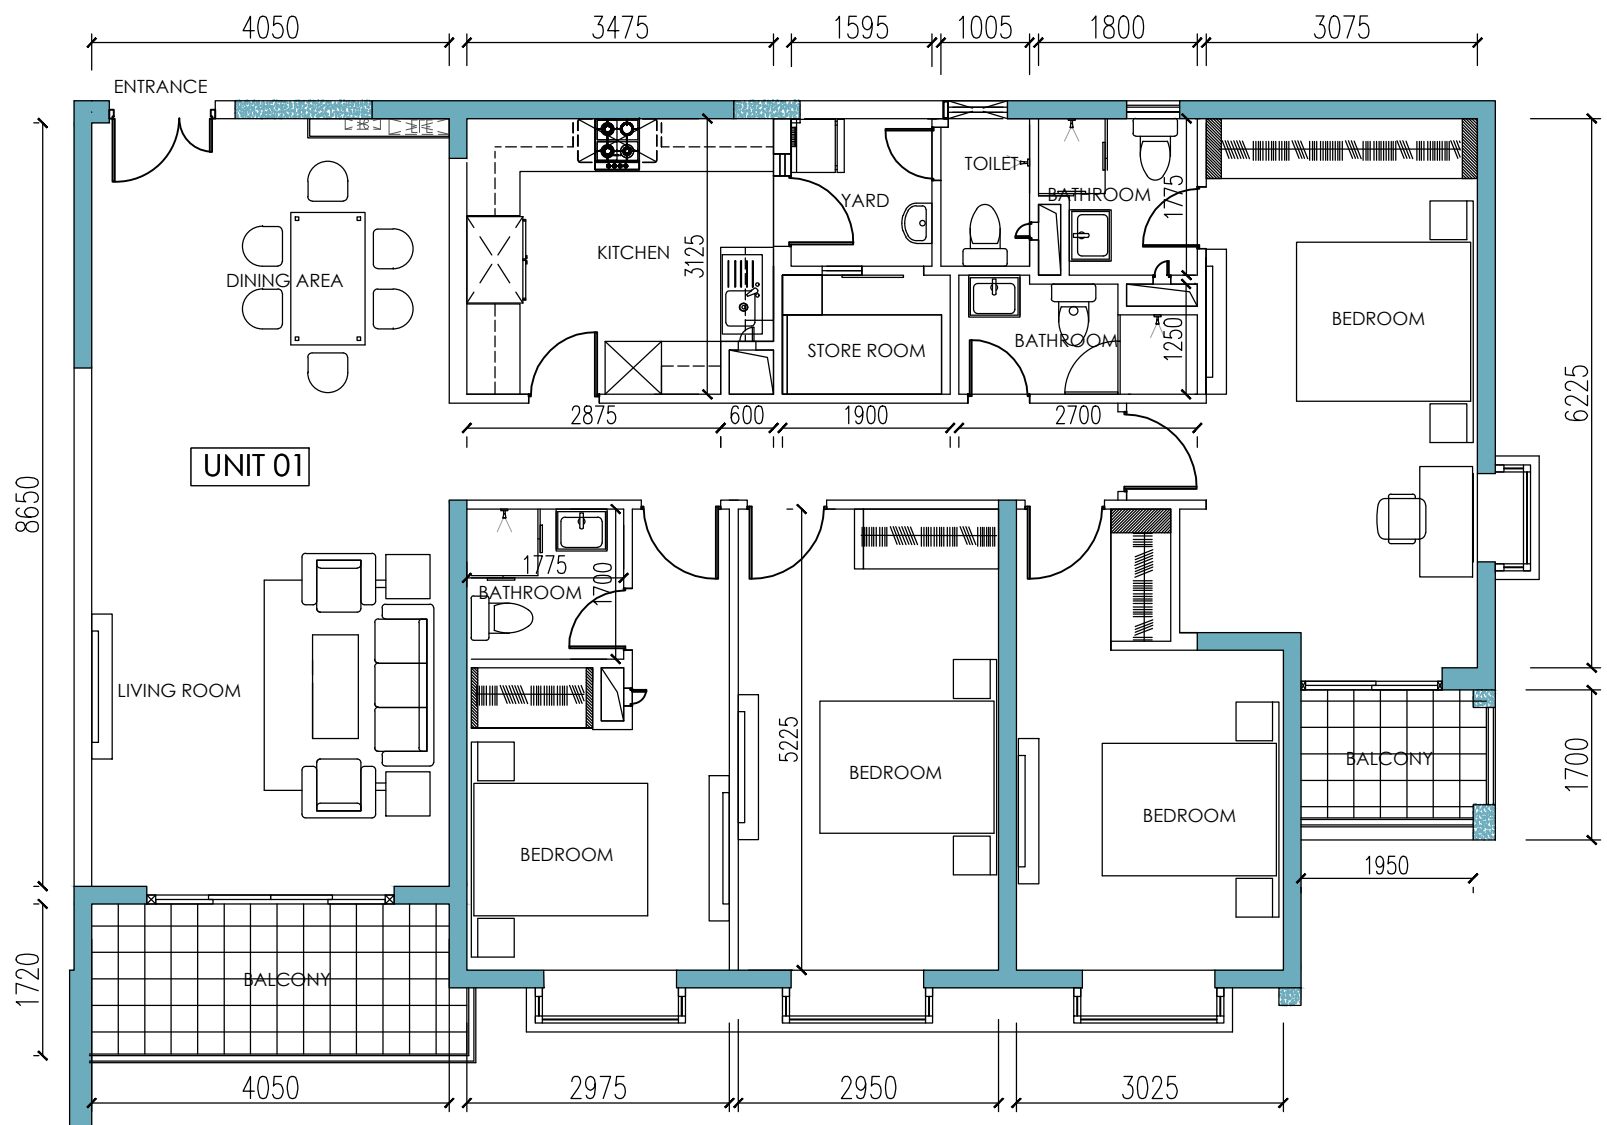

BLOCK F - MELFORD TOWER

LEVEL 05 - 21 - UNIT 01

04 BEDROOM

AREA: 157 Sqm (1690 Sqft)

NOTE:

ALL PLANS ARE SUBJECT TO AMENDMENTS AS APPROVED OR REQUIRED BY THE RELEVANT AUTHORITIES, AS WELL AS CHANGES NECESSITATED BY THE CONSULTANTS/ MEP ENGINEERS DEMANDS. STATED FLOOR AREAS ARE APPROXIMATE MEASUREMENTS ONLY, SUBJECT TO FINAL SURVEY AND DOES NOT DEMARCATTE THE LEGAL BOUNDARIES OF THE APARTMENT. DEPICTION OF FURNISHINGS ARE FOR REFERENCE ONLY.