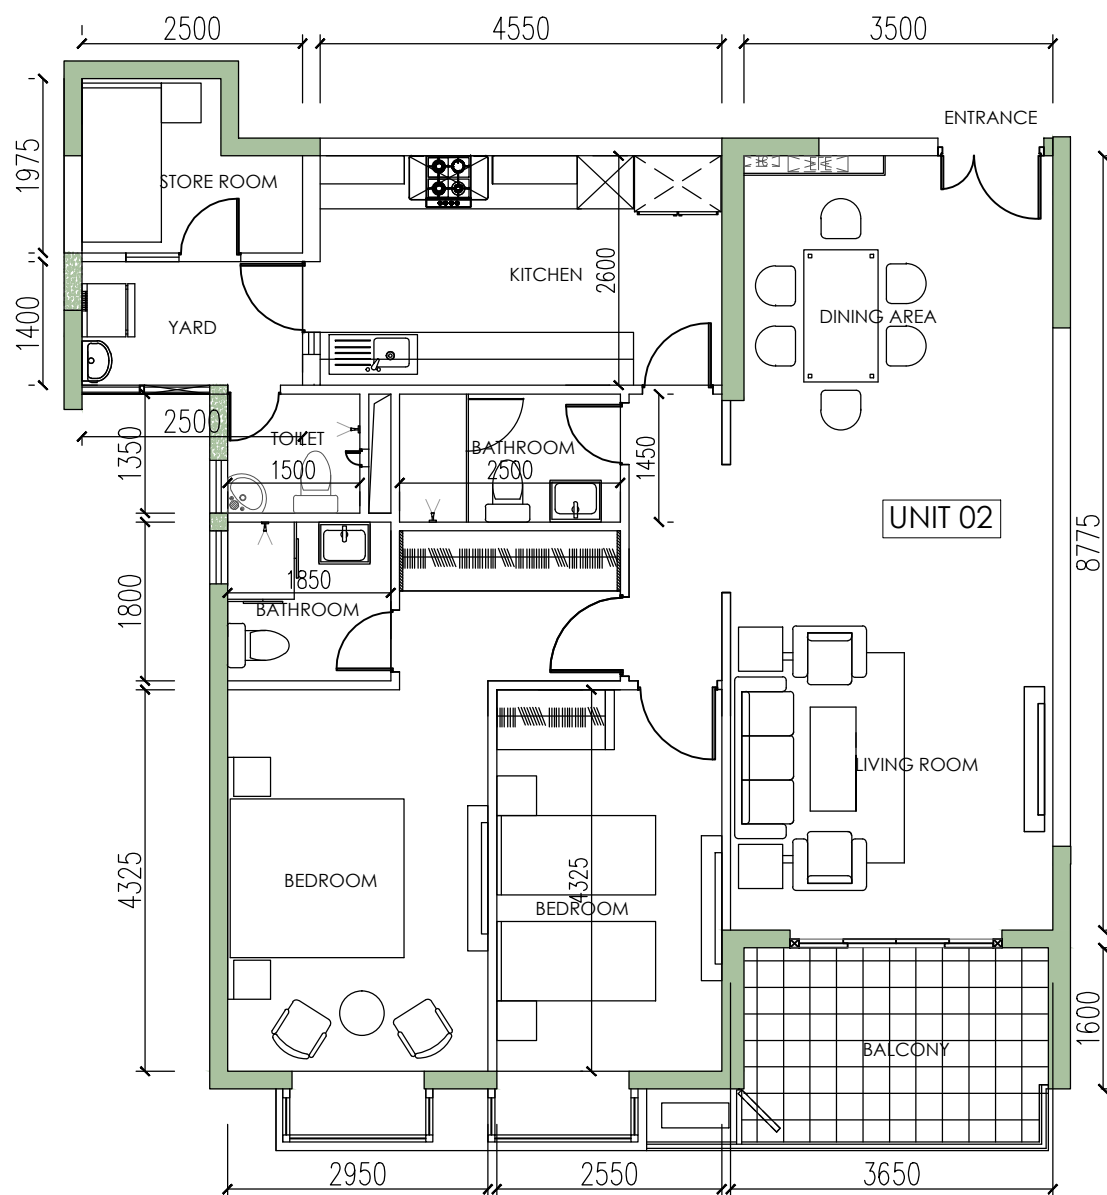

BLOCK F - MELFORD TOWER

LEVEL 05 - 21 - UNIT 02

02 BEDROOM

AREA: 110 Sqm (1184 Sqft)

NOTE:

ALL PLANS ARE SUBJECT TO AMENDMENTS AS APPROVED OR REQUIRED BY THE RELEVANT AUTHORITIES, AS WELL AS CHANGES NECESSITATED BY THE CONSULTANTS/ MEP ENGINEERS DEMANDS. STATED FLOOR AREAS ARE APPROXIMATE MEASUREMENTS ONLY, SUBJECT TO FINAL SURVEY AND DOES NOT DEMARCATATE THE LEGAL BOUNDARIES OF THE APARTMENT. DEPICTION OF FURNISHINGS ARE FOR REFERENCE ONLY.