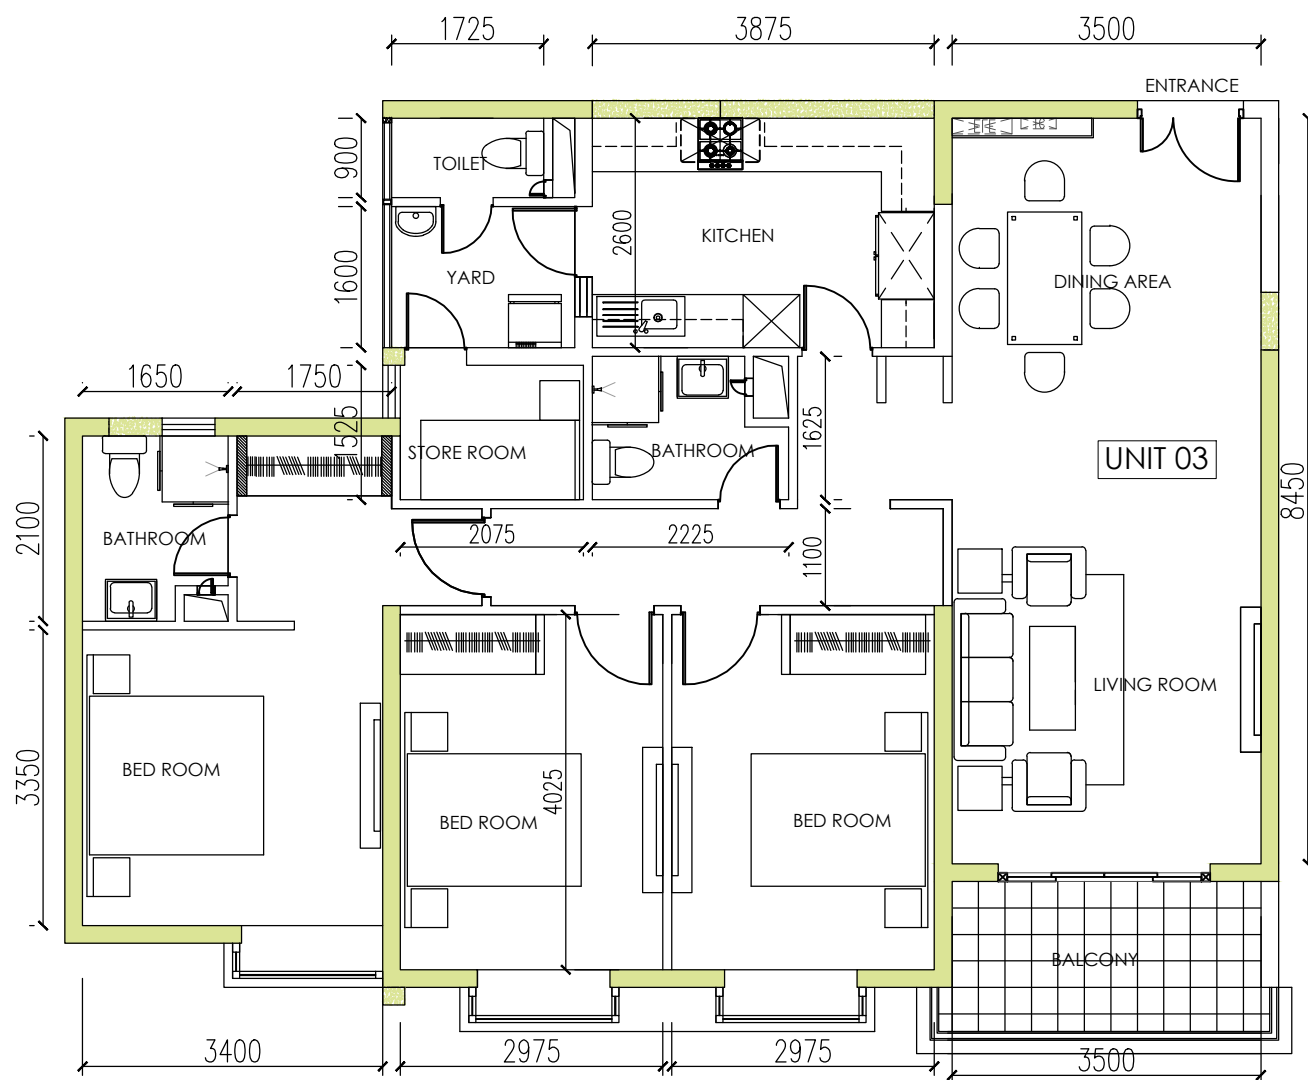

BLOCK F - MELFORD TOWER

LEVEL 05 - 21 - UNIT 03

03 BEDROOM

AREA: 122 Sqm (1313 Sqft)

NOTE:

ALL PLANS ARE SUBJECT TO AMENDMENTS AS APPROVED OR REQUIRED BY THE RELEVANT AUTHORITIES, AS WELL AS CHANGES NECESSITATED BY THE CONSULTANTS/ MEP ENGINEERS DEMANDS. STATED FLOOR AREAS ARE APPROXIMATE MEASUREMENTS ONLY, SUBJECT TO FINAL SURVEY AND DOES NOT DEMARCATTE THE LEGAL BOUNDARIES OF THE APARTMENT. DEPICTION OF FURNISHINGS ARE FOR REFERENCE ONLY.