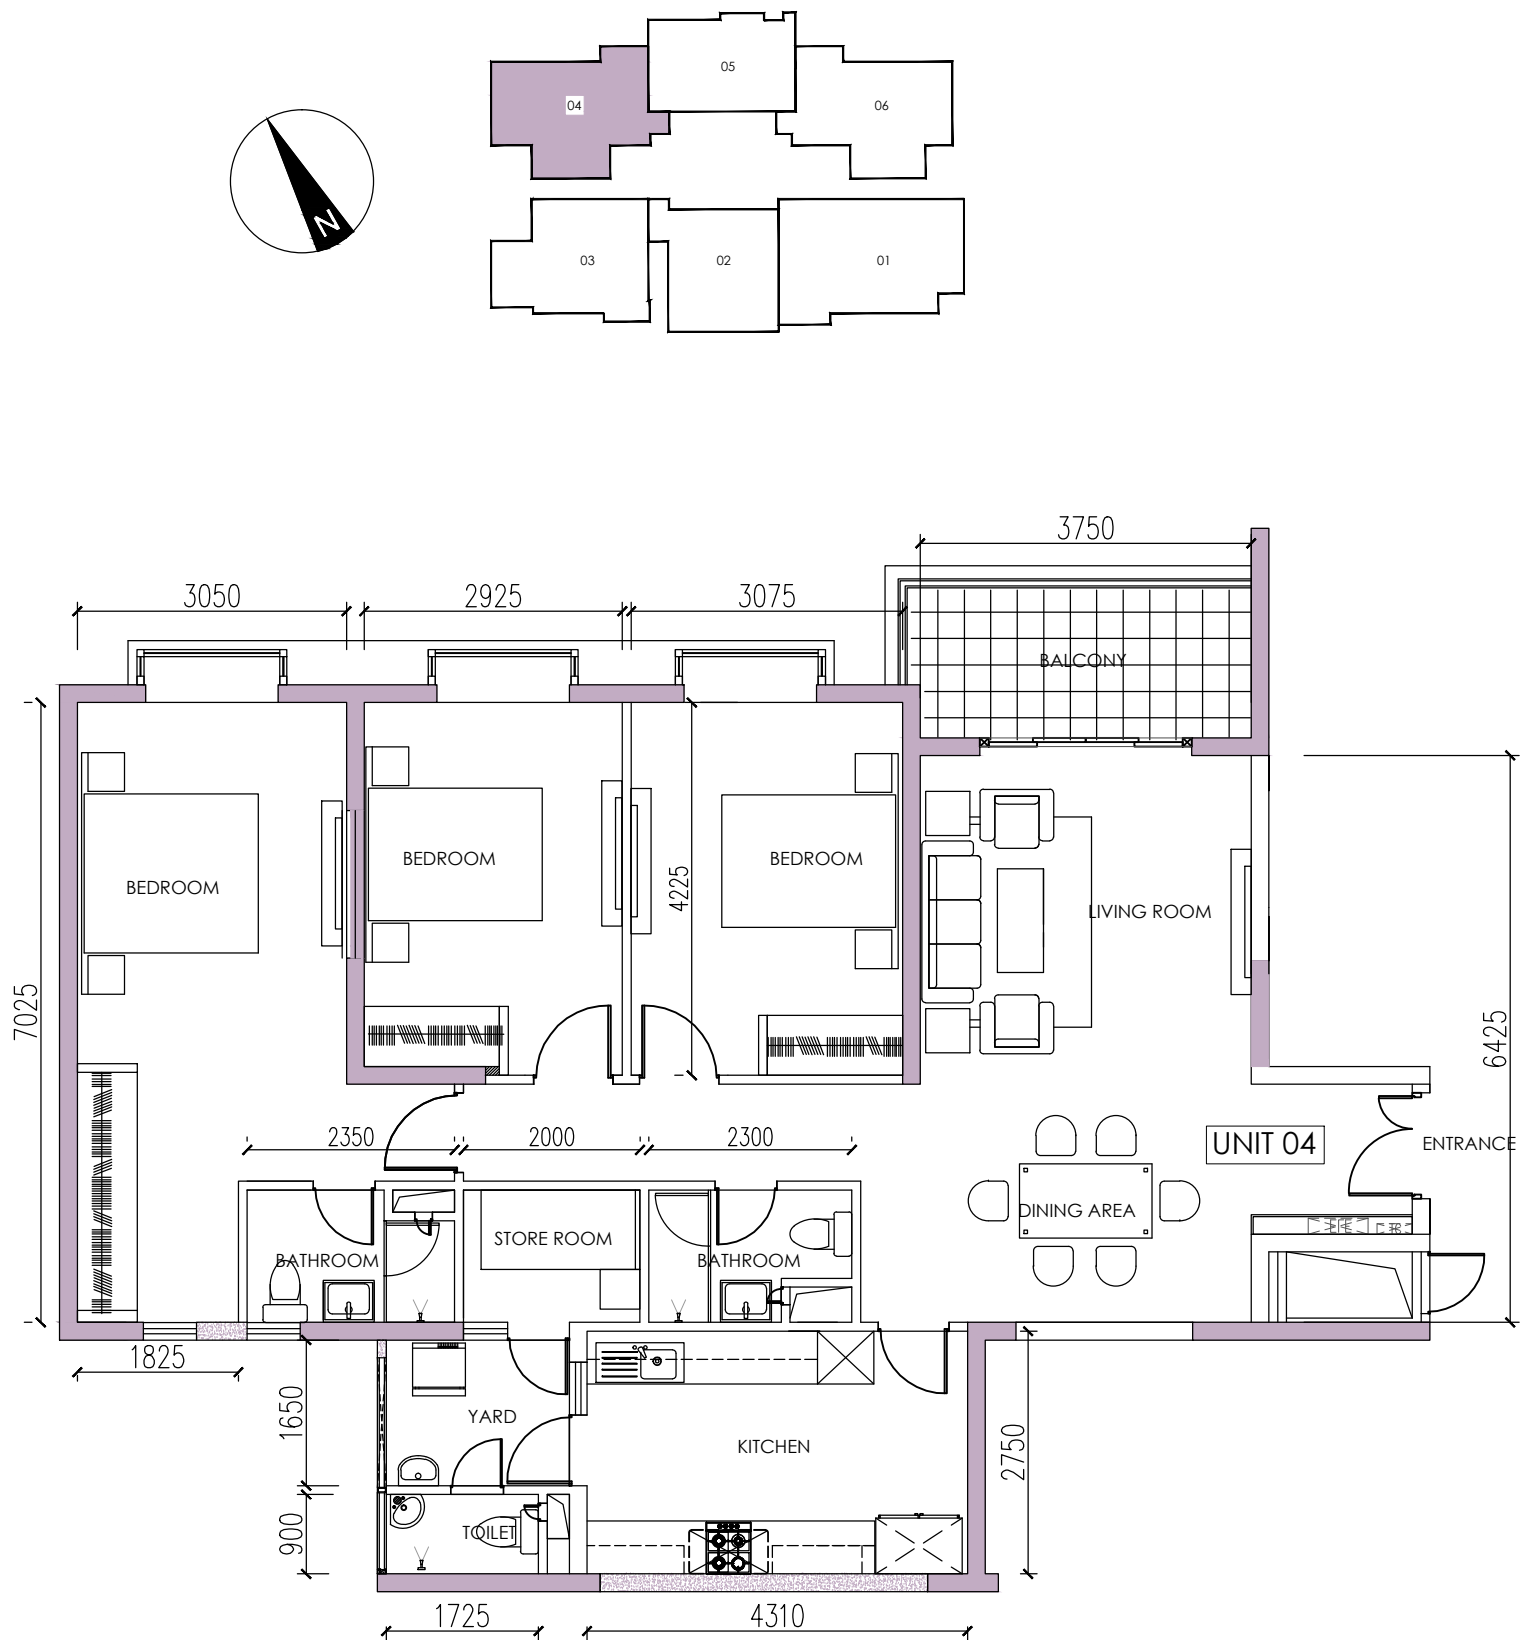

BLOCK F - MELFORD TOWER

LEVEL 05 - 21 - UNIT 04

03 BEDROOM

AREA: 126 Sqm (1356 Sqft)

NOTE:

ALL PLANS ARE SUBJECT TO AMENDMENTS AS APPROVED OR REQUIRED BY THE RELEVANT AUTHORITIES, AS WELL AS CHANGES NECESSITATED BY THE CONSULTANTS/ MEP ENGINEERS DEMANDS. STATED FLOOR AREAS ARE APPROXIMATE MEASUREMENTS ONLY, SUBJECT TO FINAL SURVEY AND DOES NOT DEMARCATATE THE LEGAL BOUNDARIES OF THE APARTMENT. DEPICTION OF FURNISHINGS ARE FOR REFERENCE ONLY.