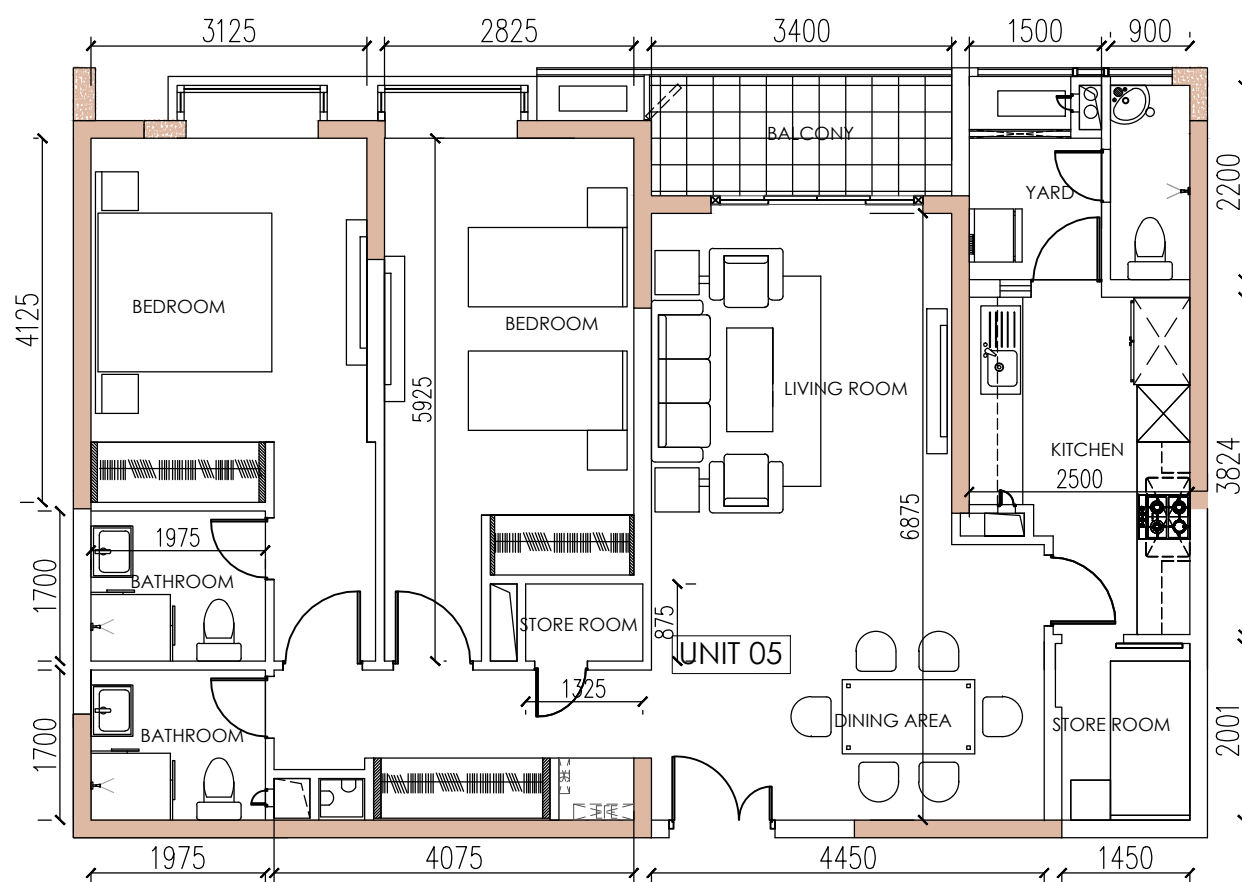

BLOCK E - MELFORD TOWER

LEVEL 05 - 21 - UNIT 05

02 BEDROOM

AREA: 104 Sqm (1119 Sqft)

NOTE:

ALL PLANS ARE SUBJECT TO AMENDMENTS AS APPROVED OR REQUIRED BY THE RELEVANT AUTHORITIES, AS WELL AS CHANGES NECESSITATED BY THE CONSULTANTS/ MEP ENGINEERS DEMANDS. STATED FLOOR AREAS ARE APPROXIMATE MEASUREMENTS ONLY, SUBJECT TO FINAL SURVEY AND DOES NOT DEMARCATATE THE LEGAL BOUNDARIES OF THE APARTMENT. DEPICTION OF FURNISHINGS ARE FOR REFERENCE ONLY.