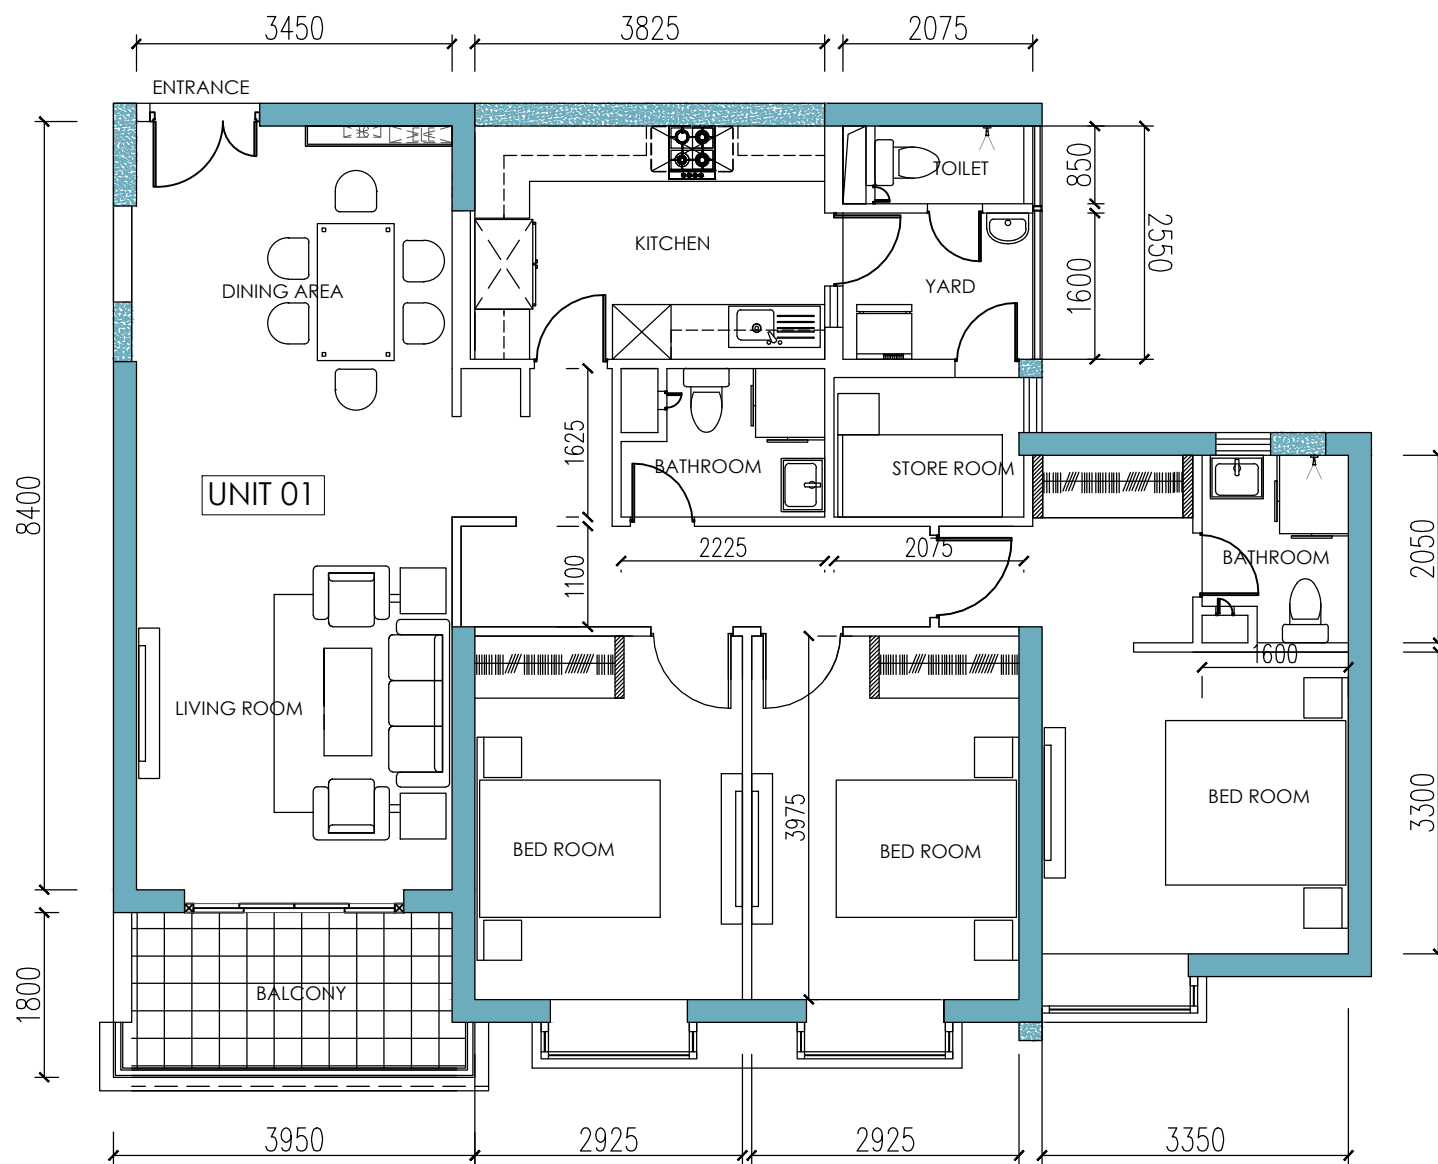

BLOCK E - STRATFORD TOWER

LEVEL 03 - UNIT 01

03 BEDROOM

AREA: 121 Sqm (1302 Sqft)

NOTE:

ALL PLANS ARE SUBJECT TO AMENDMENTS AS APPROVED OR REQUIRED BY THE RELEVANT AUTHORITIES, AS WELL AS CHANGES NECESSITATED BY THE CONSULTANTS/ MEP ENGINEERS DEMANDS. STATED FLOOR AREAS ARE APPROXIMATE MEASUREMENTS ONLY, SUBJECT TO FINAL SURVEY AND DOES NOT DEMARCATATE THE LEGAL BOUNDARIES OF THE APARTMENT. DEPICTION OF FURNISHINGS ARE FOR REFERENCE ONLY.