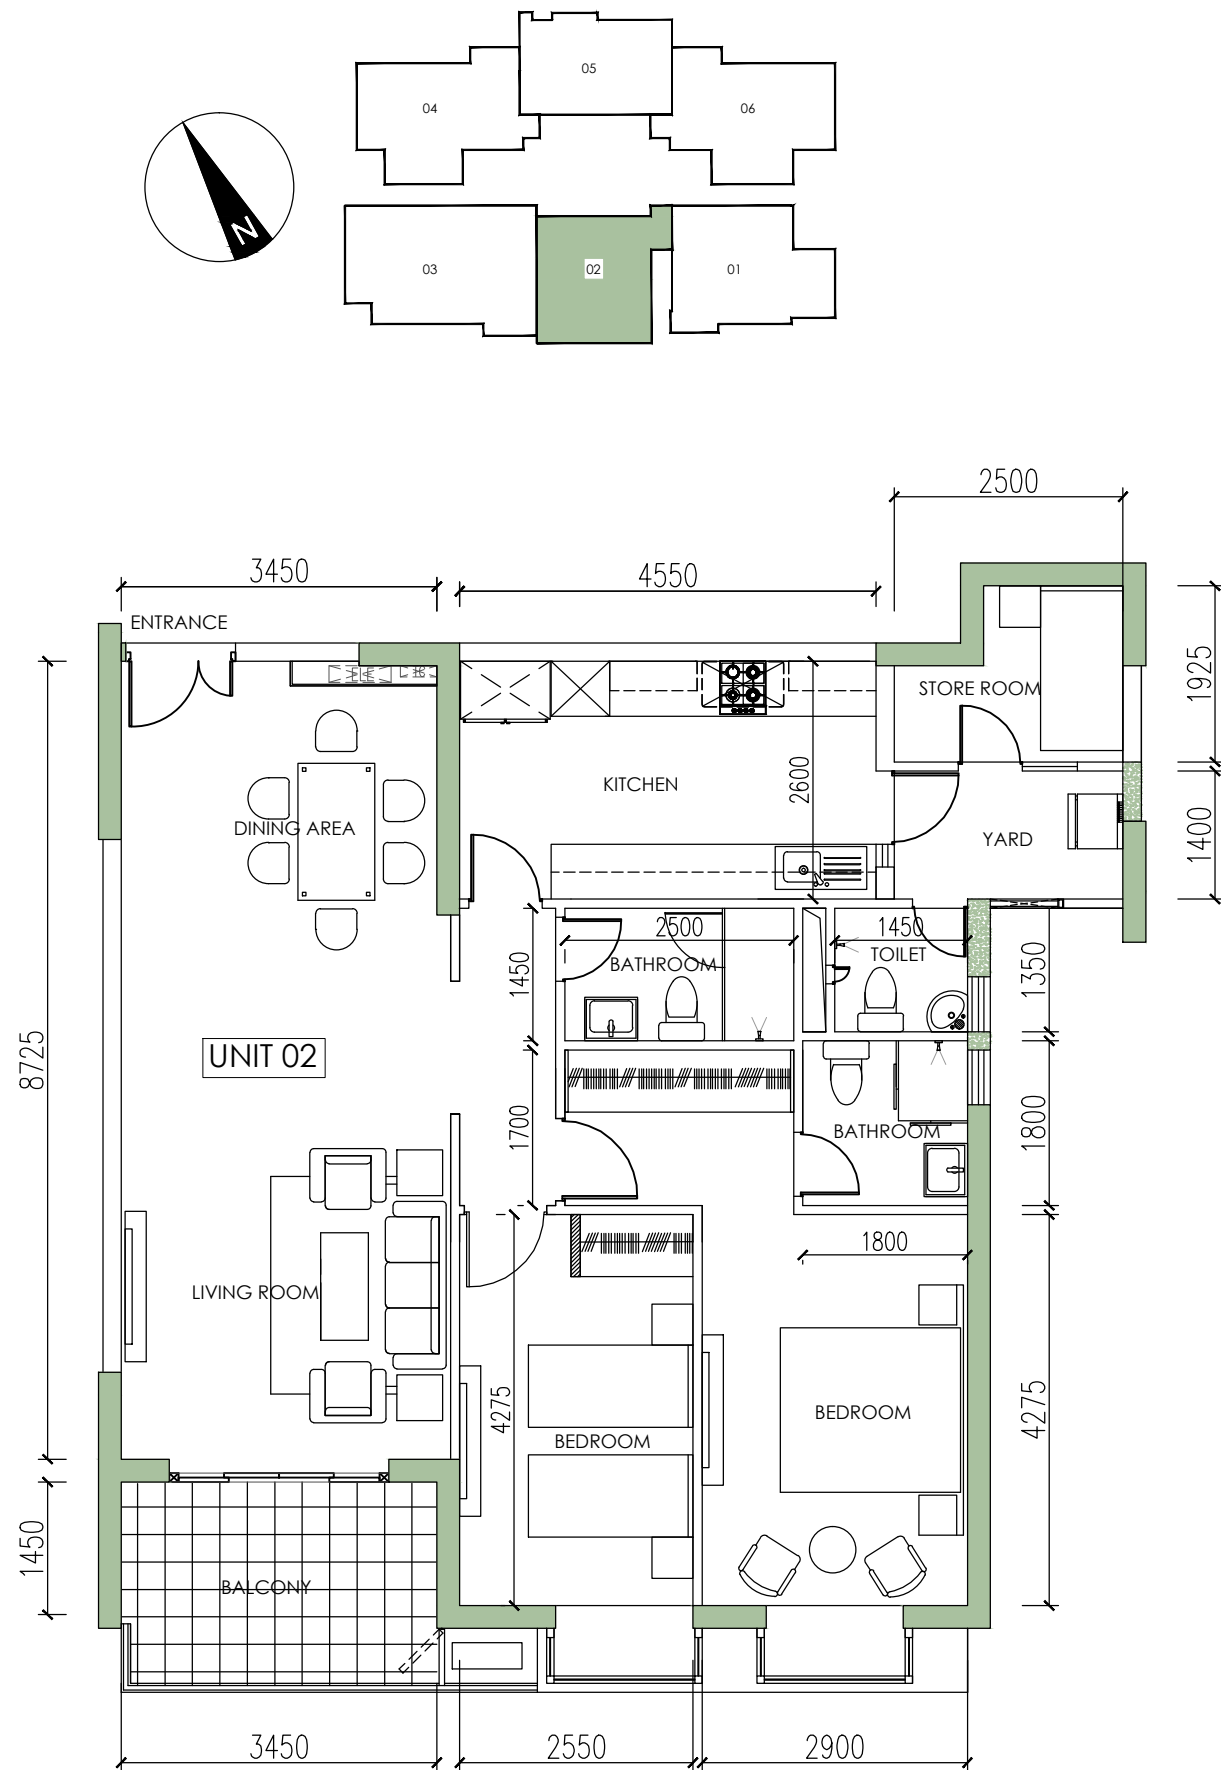

BLOCK E - STRATFORD TOWER

LEVEL 03 - UNIT 02

02 BEDROOM

AREA: 109 Sqm (1173 Sqft)

NOTE:

ALL PLANS ARE SUBJECT TO AMENDMENTS AS APPROVED OR REQUIRED BY THE RELEVANT AUTHORITIES, AS WELL AS CHANGES NECESSITATED BY THE CONSULTANTS/ MEP ENGINEERS DEMANDS. STATED FLOOR AREAS ARE APPROXIMATE MEASUREMENTS ONLY, SUBJECT TO FINAL SURVEY AND DOES NOT DEMARCATATE THE LEGAL BOUNDARIES OF THE APARTMENT. DEPICTION OF FURNISHINGS ARE FOR REFERENCE ONLY.