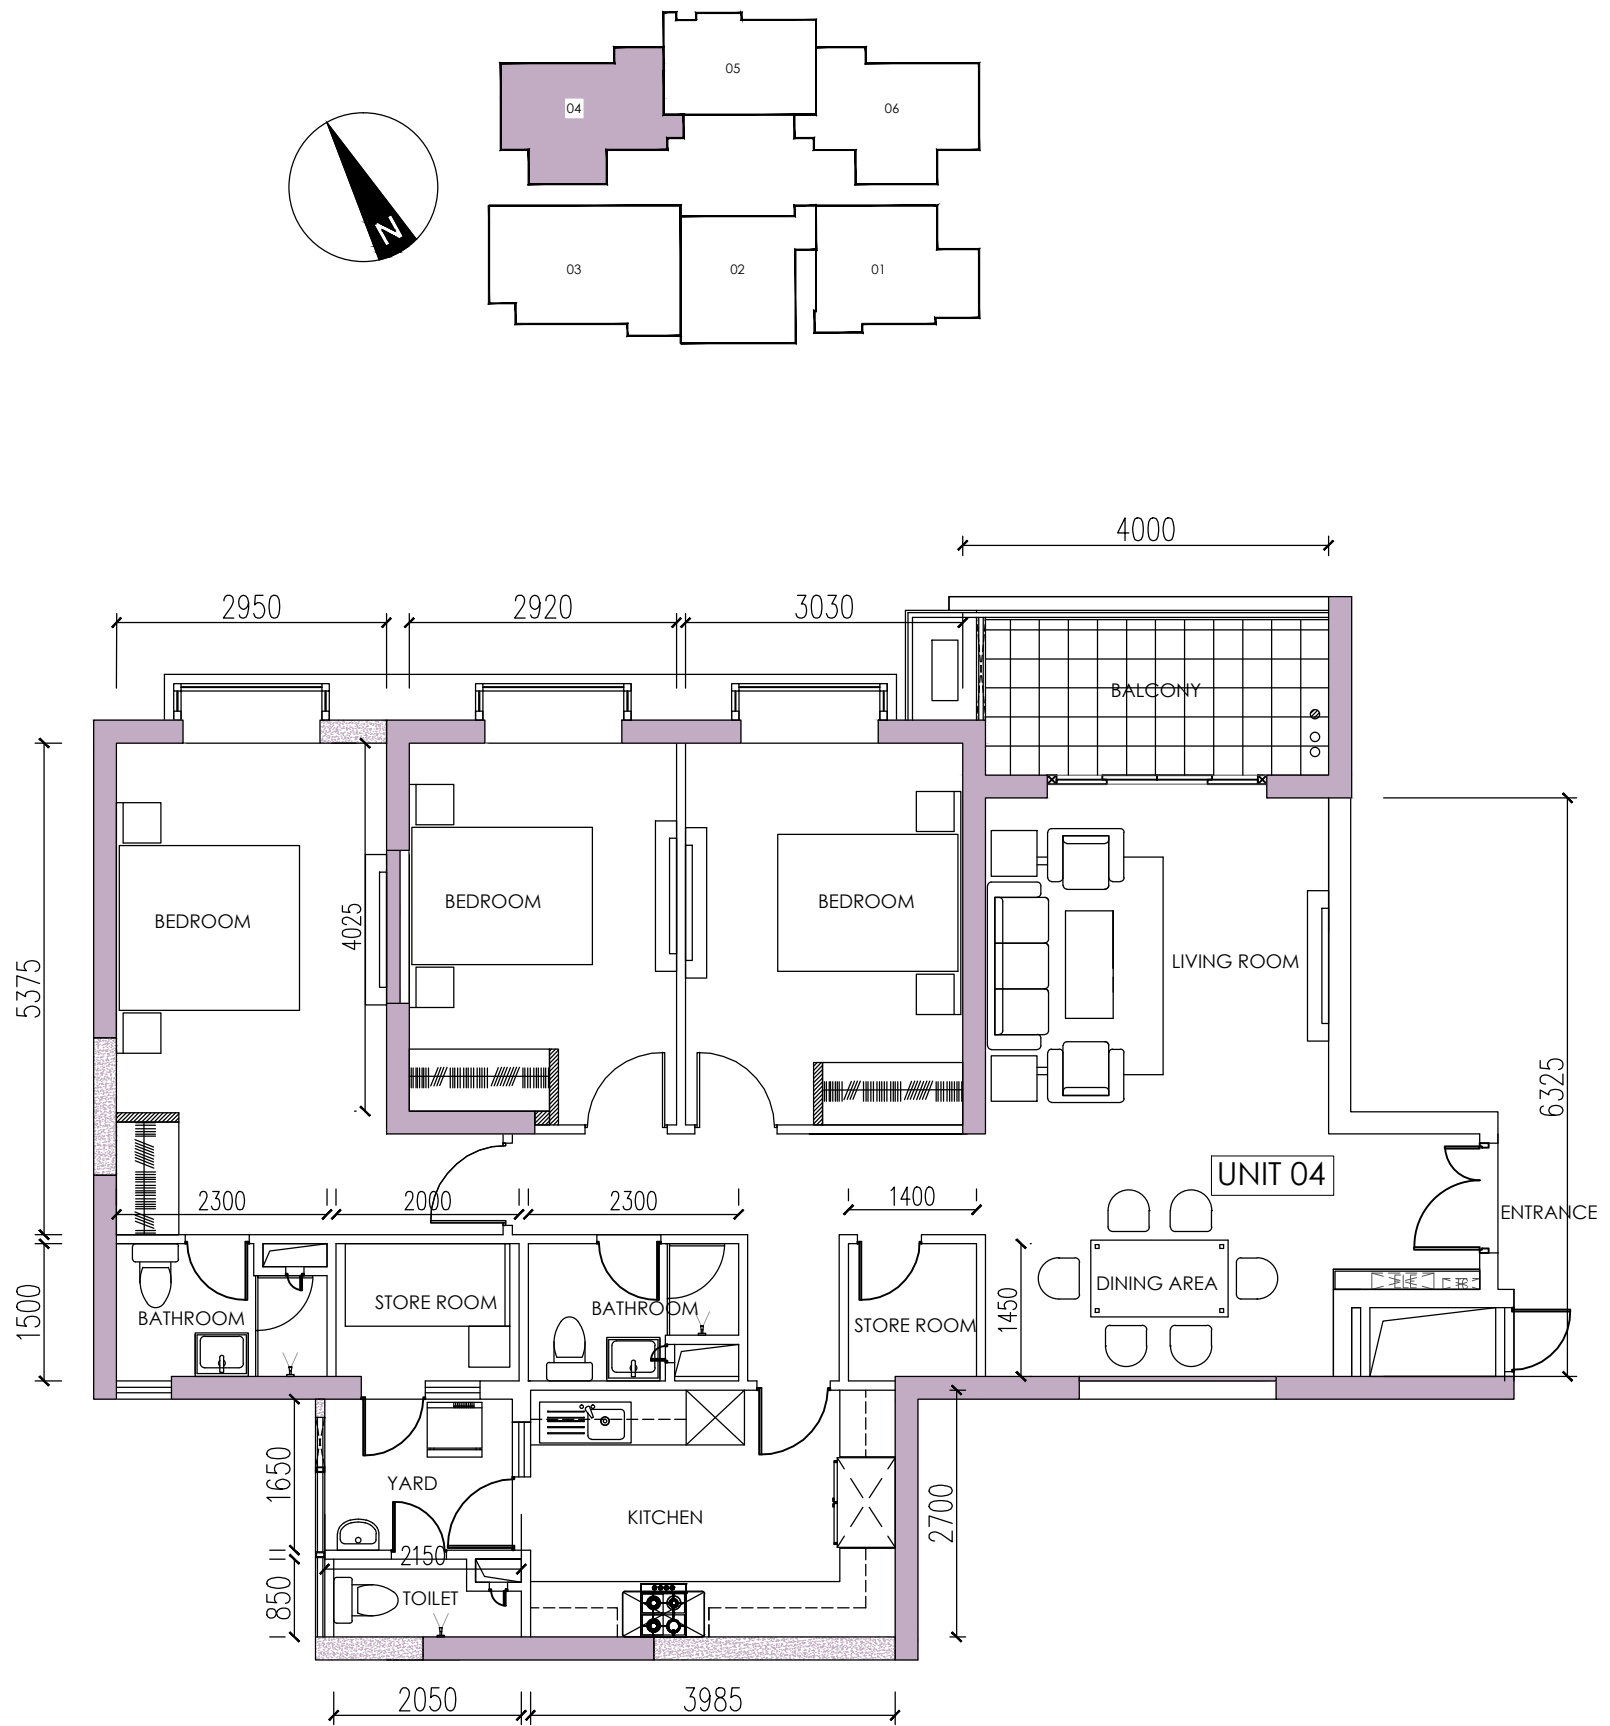

BLOCK E - STRATFORD TOWER

LEVEL 03 - UNIT 04

03 BEDROOM

AREA: 123 Sqm (1324 Sqft)

NOTE:

ALL PLANS ARE SUBJECT TO AMENDMENTS AS APPROVED OR REQUIRED BY THE RELEVANT AUTHORITIES, AS WELL AS CHANGES NECESSITATED BY THE CONSULTANTS/ MEP ENGINEERS DEMANDS. STATED FLOOR AREAS ARE APPROXIMATE MEASUREMENTS ONLY, SUBJECT TO FINAL SURVEY AND DOES NOT DEMARCATATE THE LEGAL BOUNDARIES OF THE APARTMENT. DEPICTION OF FURNISHINGS ARE FOR REFERENCE ONLY.