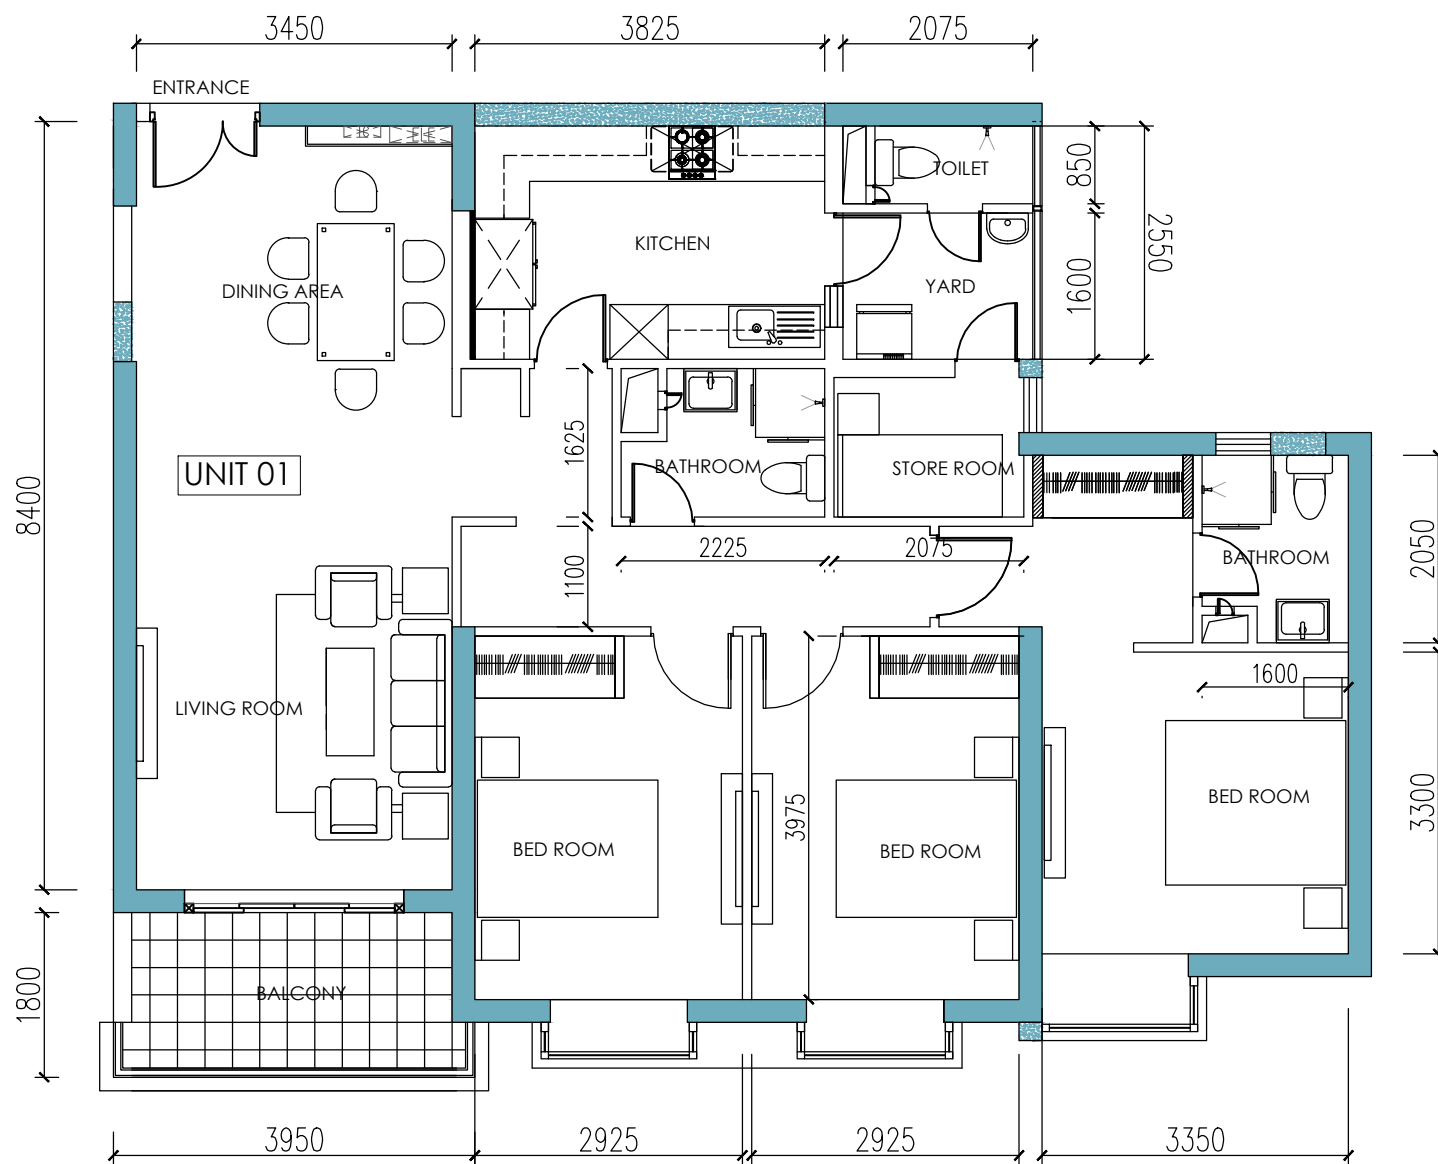

BLOCK E - STRATFORD TOWER

LEVEL 04 - UNIT 01

03 BEDROOM

AREA: 121 Sqm (1302 Sqft)

NOTE:

ALL PLANS ARE SUBJECT TO AMENDMENTS AS APPROVED OR REQUIRED BY THE RELEVANT AUTHORITIES, AS WELL AS CHANGES NECESSITATED BY THE CONSULTANTS/ MEP ENGINEERS DEMANDS. STATED FLOOR AREAS ARE APPROXIMATE MEASUREMENTS ONLY, SUBJECT TO FINAL SURVEY AND DOES NOT DEMARCATATE THE LEGAL BOUNDARIES OF THE APARTMENT. DEPICTION OF FURNISHINGS ARE FOR REFERENCE ONLY.