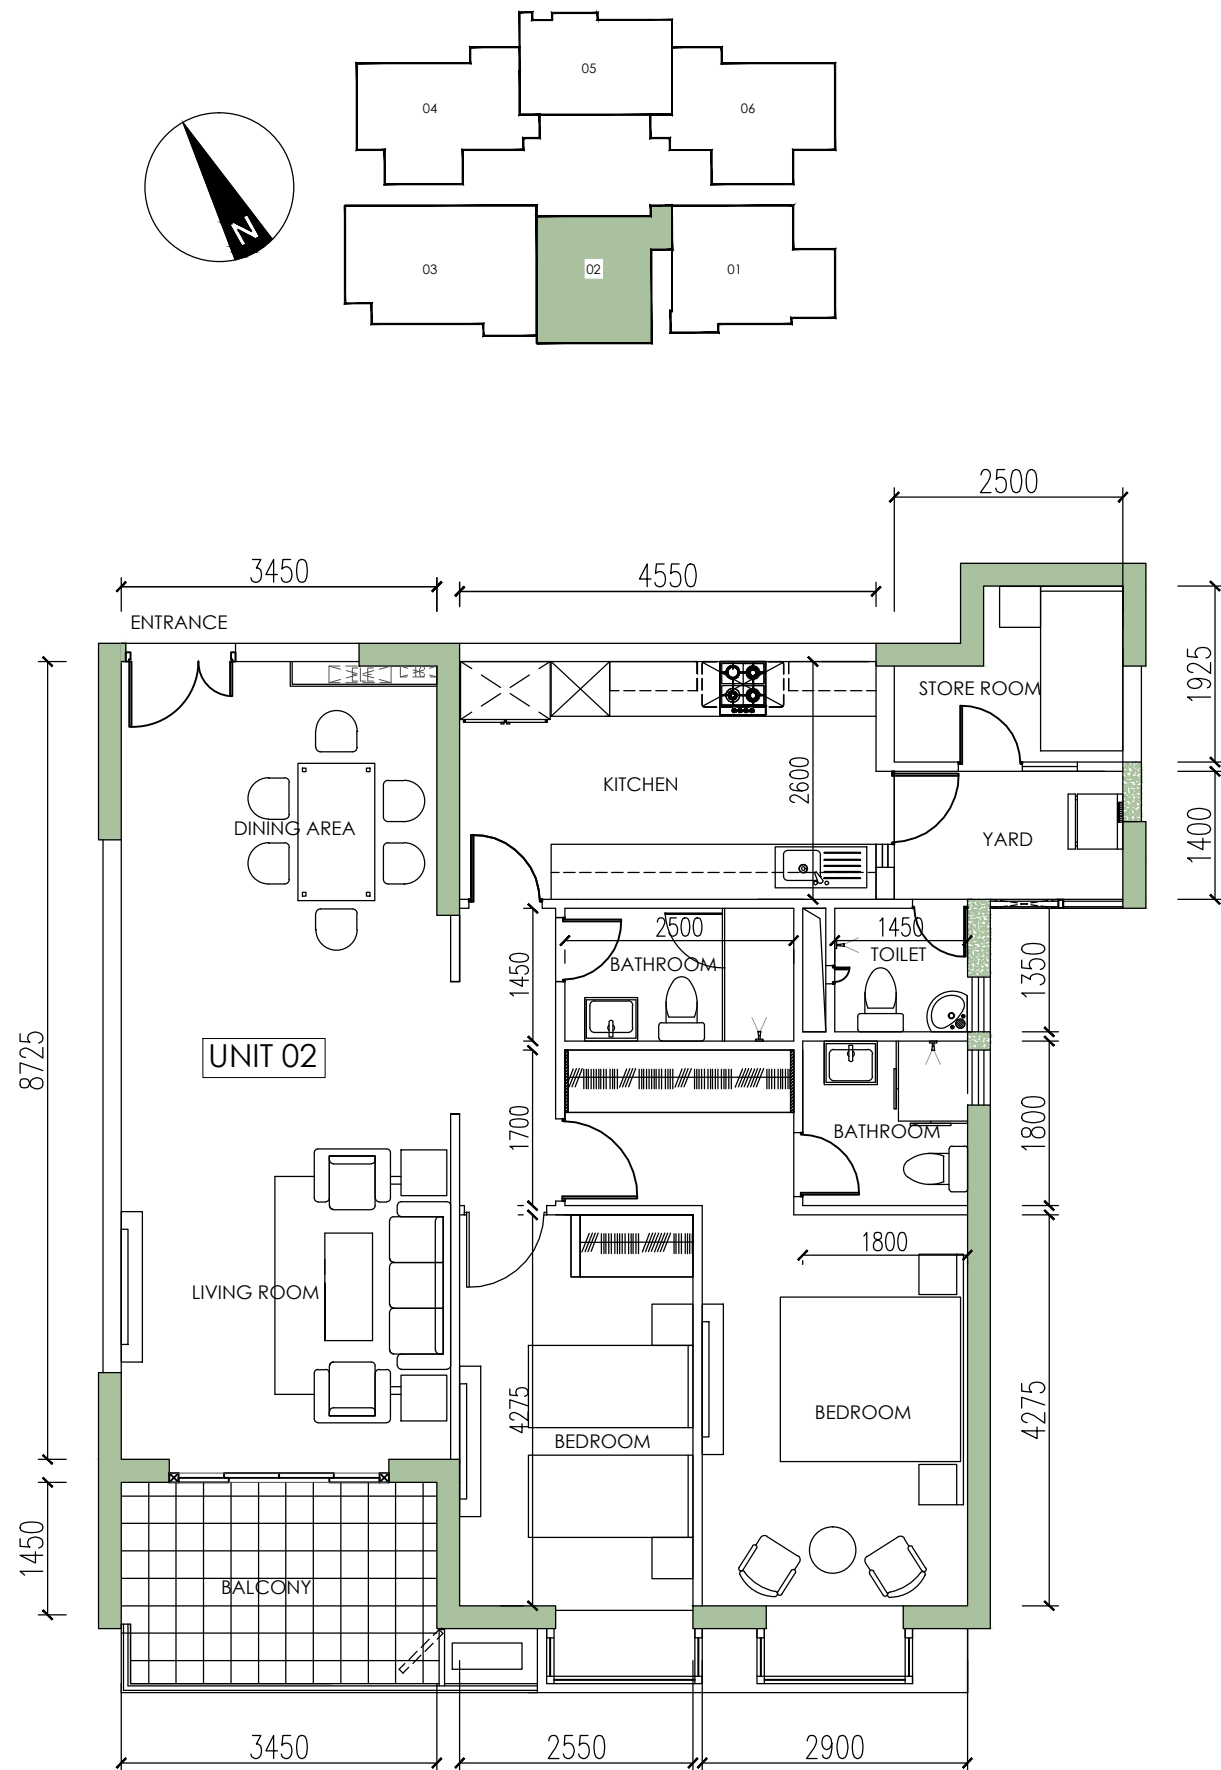

BLOCK E - STRATFORD TOWER

LEVEL 04 - UNIT 02

02 BEDROOM

AREA: 109 Sqm (1173 Sqft)

NOTE:

ALL PLANS ARE SUBJECT TO AMENDMENTS AS APPROVED OR REQUIRED BY THE RELEVANT AUTHORITIES, AS WELL AS CHANGES NECESSITATED BY THE CONSULTANTS/ MEP ENGINEERS DEMANDS. STATED FLOOR AREAS ARE APPROXIMATE MEASUREMENTS ONLY, SUBJECT TO FINAL SURVEY AND DOES NOT DEMARCATATE THE LEGAL BOUNDARIES OF THE APARTMENT. DEPICTION OF FURNISHINGS ARE FOR REFERENCE ONLY.