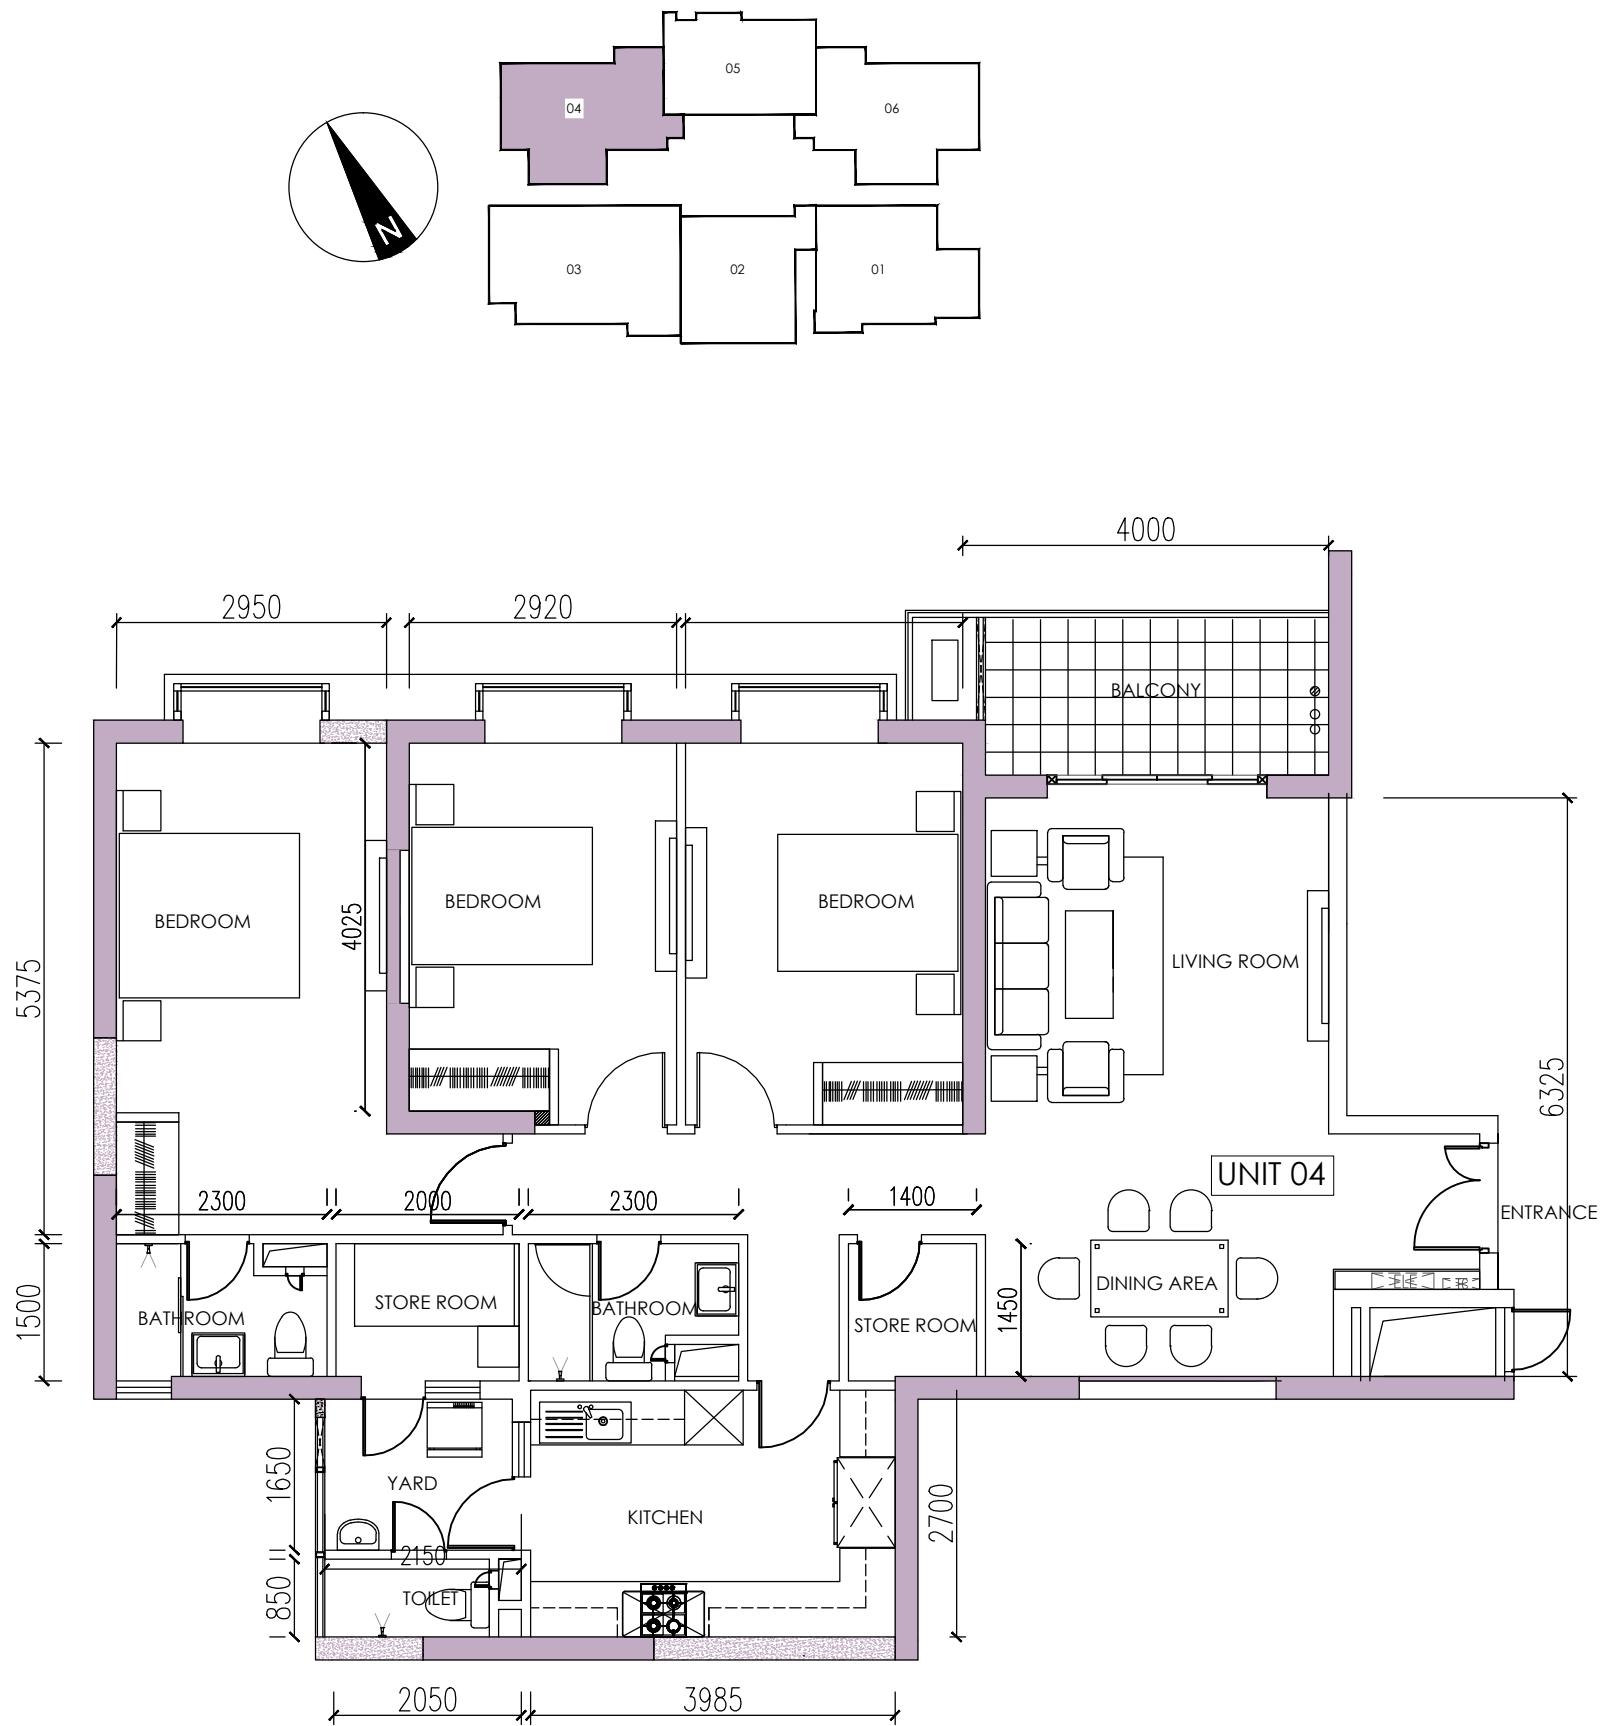

# BLOCK E - STRATFORD TOWER

LEVEL 04 - UNIT 04

03 BEDROOM

AREA: 123 Sqm (1324 Sqft)

## NOTE:

ALL PLANS ARE SUBJECT TO AMENDMENTS AS APPROVED OR REQUIRED BY THE RELEVANT AUTHORITIES, AS WELL AS CHANGES NECESSITATED BY THE CONSULTANTS/ MEP ENGINEERS DEMANDS. STATED FLOOR AREAS ARE APPROXIMATE MEASUREMENTS ONLY, SUBJECT TO FINAL SURVEY AND DOES NOT DEMARCATATE THE LEGAL BOUNDARIES OF THE APARTMENT. DEPICTION OF FURNISHINGS ARE FOR REFERENCE ONLY.