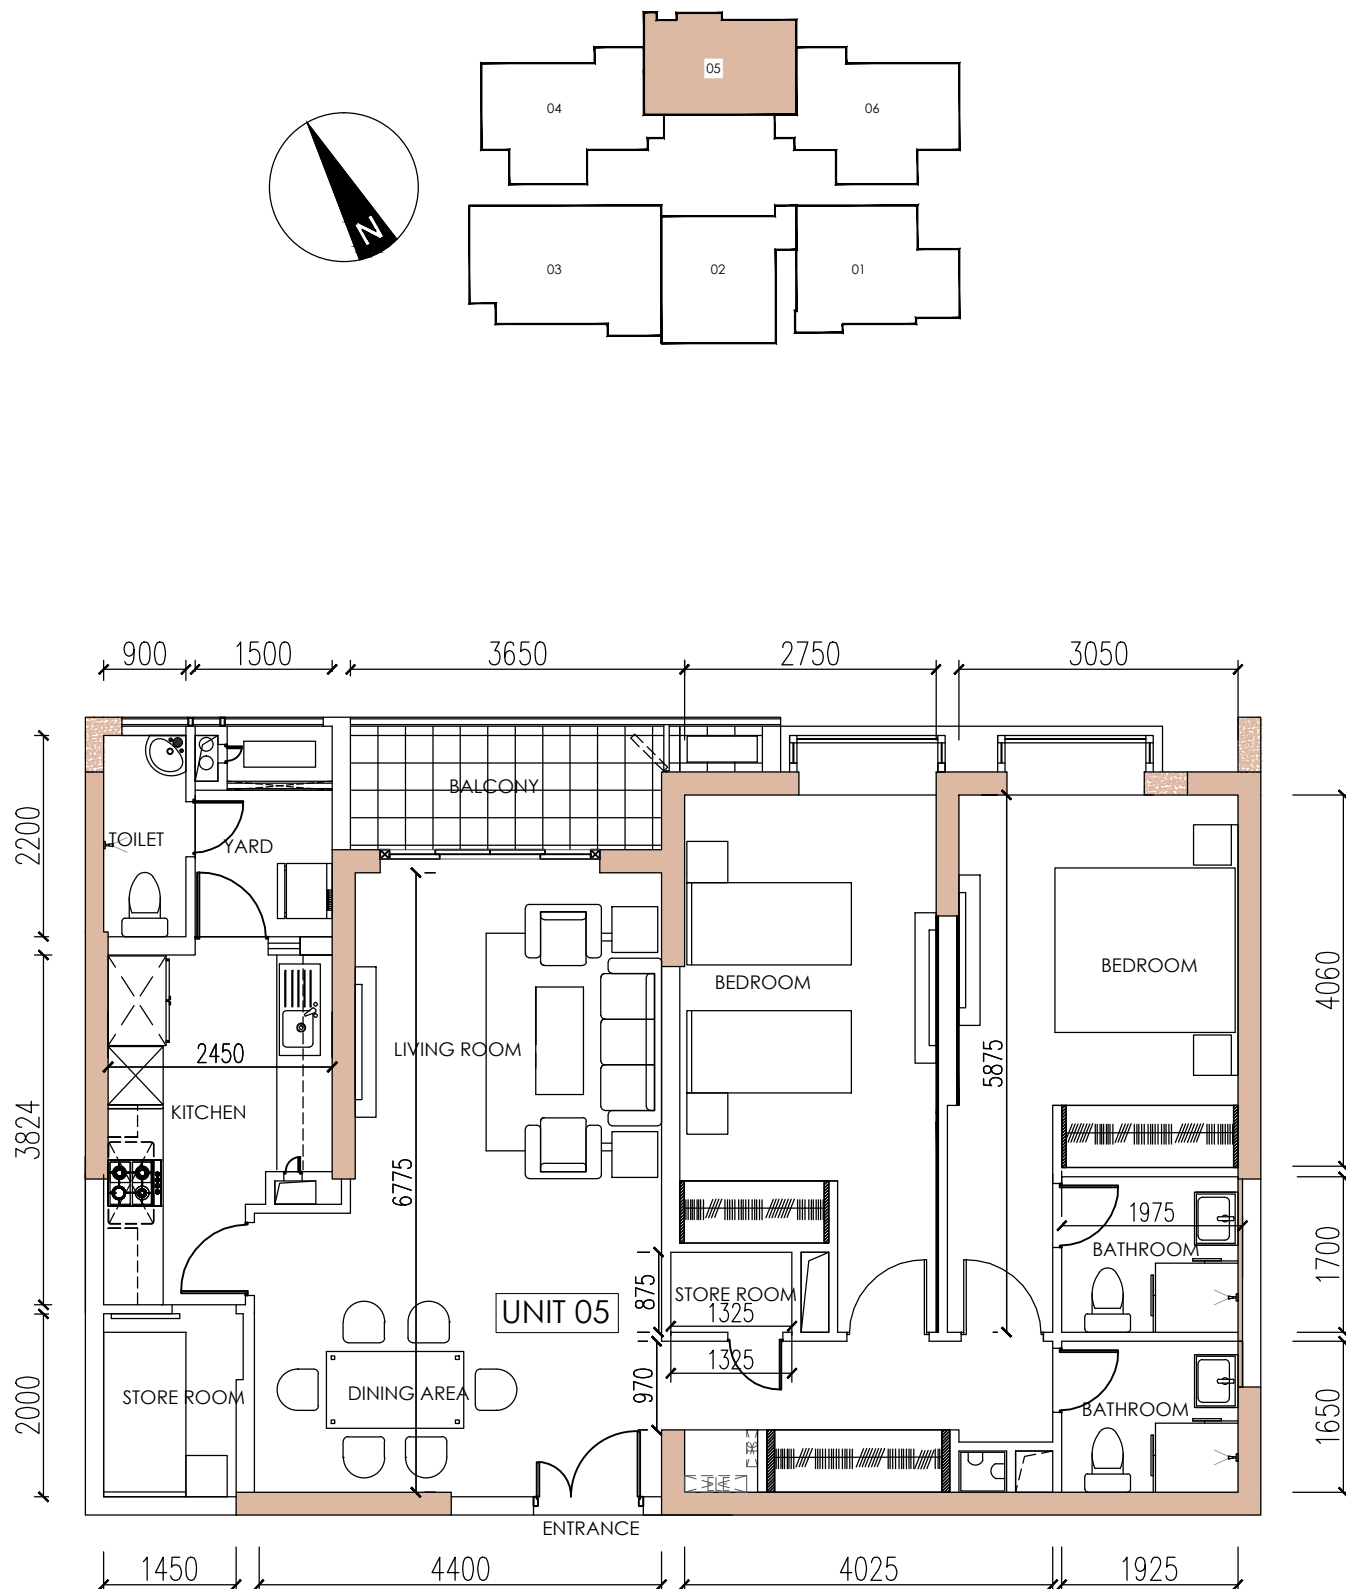

BLOCK E - STRATFORD TOWER

LEVEL 04 - UNIT 05

02 BEDROOM

AREA: 103 Sqm (1109 Sqft)

NOTE:

ALL PLANS ARE SUBJECT TO AMENDMENTS AS APPROVED OR REQUIRED BY THE RELEVANT AUTHORITIES, AS WELL AS CHANGES NECESSITATED BY THE CONSULTANTS/ MEP ENGINEERS DEMANDS. STATED FLOOR AREAS ARE APPROXIMATE MEASUREMENTS ONLY, SUBJECT TO FINAL SURVEY AND DOES NOT DEMARCATATE THE LEGAL BOUNDARIES OF THE APARTMENT. DEPICTION OF FURNISHINGS ARE FOR REFERENCE ONLY.