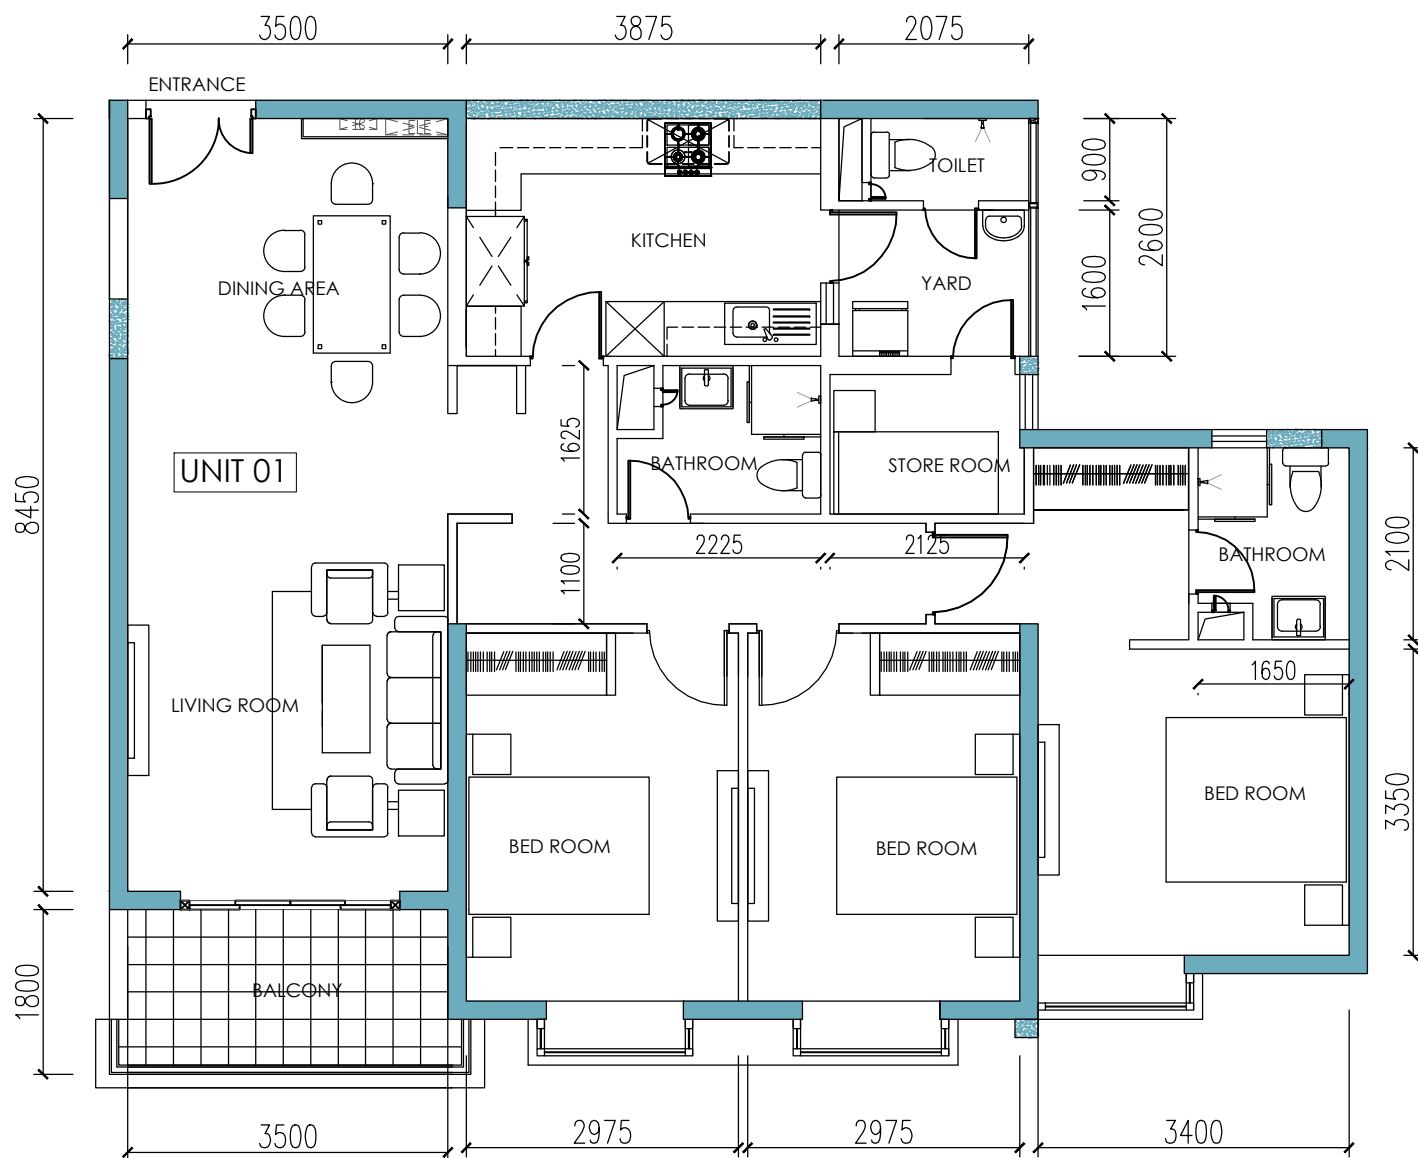

BLOCK E - STRATFORD TOWER
 LEVEL 05 - 14/ LEVEL 16 - 27 - UNIT 01
 03 BEDROOM
 AREA: 122 Sqm (1313 Sqft)

NOTE:

ALL PLANS ARE SUBJECT TO AMENDMENTS AS APPROVED OR REQUIRED BY THE RELEVANT AUTHORITIES, AS WELL AS CHANGES NECESSITATED BY THE CONSULTANTS/ MEP ENGINEERS DEMANDS. STATED FLOOR AREAS ARE APPROXIMATE MEASUREMENTS ONLY, SUBJECT TO FINAL SURVEY AND DOES NOT DEMARCATTE THE LEGAL BOUNDARIES OF THE APARTMENT. DEPICTION OF FURNISHINGS ARE FOR REFERENCE ONLY.